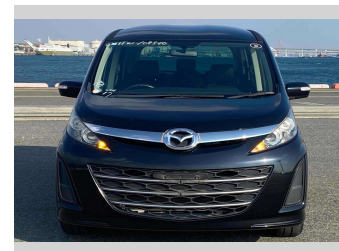

# 2014 Mazda Biante 20C-Sky Active

**Purchase Price** **POA**

Includes GST  
Excludes on-road costs of \$595

Finance may be available on this vehicle. Ask one of our friendly staff for more information.

Gain peace of mind with Mechanical Breakdown Insurance. **Ask us how.**

- Top features**
- » ABS Brakes
  - » Air Conditioning
  - » Electric Windows
  - » Power Steering
  - » Winker Mirror

Body Style  
**5 door, Van**

Odometer  
**97,900 km**

Engine  
**2000 cc**

Fuel Type  
**Petrol**