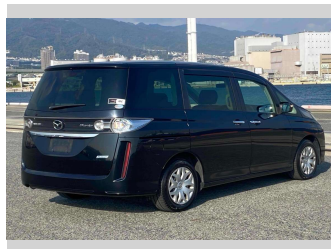

# 2014 Mazda Biante 20C-Sky Active

**Purchase Price** **POA**

Includes GST  
Excludes on-road costs of \$595

Finance may be available on this vehicle. Ask one of our friendly staff for more information.

Gain peace of mind with Mechanical Breakdown Insurance. **Ask us how.**

- Top features**
- » ABS Brakes
  - » Air Conditioning
  - » Electric Windows
  - » Power Steering
  - » Winker Mirror

Body Style  
**5 door, Van**

Odometer  
**97,900 km**

Engine  
**2000 cc**

Fuel Type  
**Petrol**