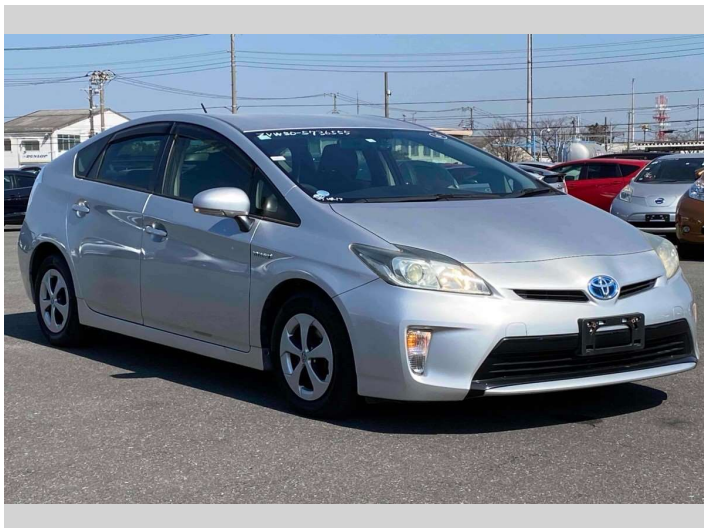

# 2014 Toyota Prius S

**Purchase Price** **\$10,280**  
Includes GST  
Excludes on-road costs of \$595

Finance may be available on this vehicle. Ask one of our friendly staff for more information.

Gain peace of mind with Mechanical Breakdown Insurance. **Ask us how.**

Body Style  
**5 door, Hatchback**

Odometer  
**106,555 km**

Engine  
**1800 cc, Hybrid**

Fuel Type  
**Hybrid**

Transmission  
**Automatic, 2WD**

Wheels  
-

VIN  
-

Interior  
**Gray**