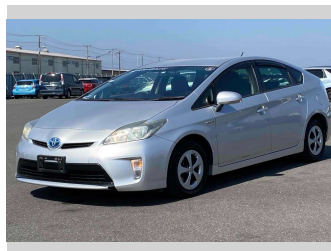

# 2014 Toyota Prius S

**Purchase Price** **\$10,280**  
Includes GST  
Excludes on-road costs of \$595

Finance may be available on this vehicle. Ask one of our friendly staff for more information.

Gain peace of mind with Mechanical Breakdown Insurance. **Ask us how.**

Body Style  
**5 door, Hatchback**

Odometer  
**106,555 km**

Engine  
**1800 cc, Hybrid**

Fuel Type  
**Hybrid**

Transmission  
**Automatic, 2WD**

Wheels  
-

VIN  
-

Interior  
**Gray**