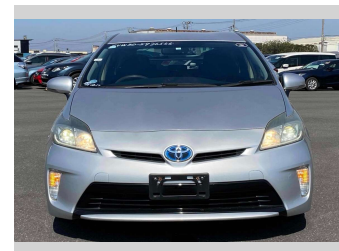

# 2014 Toyota Prius S

**Purchase Price** **\$10,280**  
Includes GST  
Excludes on-road costs of \$595

Finance may be available on this vehicle. Ask one of our friendly staff for more information.

Gain peace of mind with Mechanical Breakdown Insurance. **Ask us how.**

Body Style  
**5 door, Hatchback**

Odometer  
**106,555 km**

Engine  
**1800 cc, Hybrid**

Fuel Type  
**Hybrid**

Transmission  
**Automatic, 2WD**

Wheels  
-

VIN  
-

Interior  
**Gray**