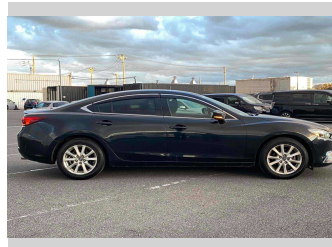

2016 Mazda Atenza 20S

Purchase Price **POA**

Includes GST
Excludes on-road costs of \$595

Finance may be available on this vehicle. Ask one of our friendly staff for more information.

Gain peace of mind with Mechanical Breakdown Insurance. **Ask us how.**

Body Style
4 door, Sedan

Odometer
98,149 km

Engine
2000 cc

Fuel Type
Petrol

Transmission
Automatic, 2WD

Wheels
-

VIN
-

Interior
Gray