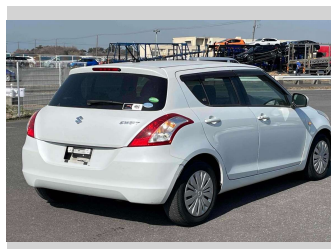

2016 Suzuki Swift XG

Purchase Price **\$12,580**

Includes GST
Excludes on-road costs of \$595

Finance may be available on this vehicle. Ask one of our friendly staff for more information.

Gain peace of mind with Mechanical Breakdown Insurance. **Ask us how.**

- Top features**
- » ABS Brakes
 - » Air Conditioning
 - » Car Stereo
 - » CD Player
 - » Electric Windows
 - » Keyless Entry
 - » Power Steering
 - » Push Start
 - » Wheel Covers

Body Style
5 door, Hatchback

Odometer
27,030 km

Engine
1200 cc

Fuel Type
Petrol

Transmission
Automatic, 2WD

Wheels
-

VIN
-

Interior
Gray

Safety
-

Reg No.

-

Ext Colour
Pearl White

History

-

Seats
5 seats

CO2 Emissions

-