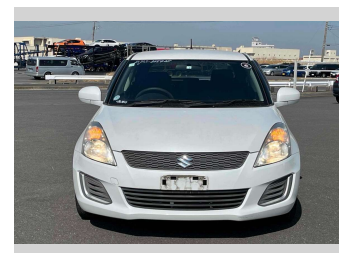

2016 Suzuki Swift XG

Purchase Price **\$12,580**

Includes GST
Excludes on-road costs of \$595

Finance may be available on this vehicle. Ask one of our friendly staff for more information.

Gain peace of mind with Mechanical Breakdown Insurance. **Ask us how.**

- Top features**
- » ABS Brakes
 - » Air Conditioning
 - » Car Stereo
 - » CD Player
 - » Electric Windows
 - » Keyless Entry
 - » Power Steering
 - » Push Start
 - » Wheel Covers

Body Style
5 door, Hatchback

Odometer
27,030 km

Engine
1200 cc

Fuel Type
Petrol

Transmission
Automatic, 2WD

Wheels
-

VIN
-

Interior
Gray

Safety
-

Reg No.

-

Ext Colour
Pearl White

History

-

Seats
5 seats

CO2 Emissions

-