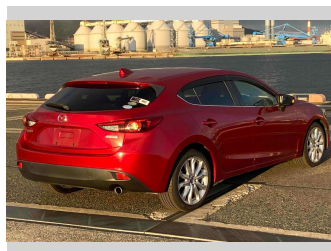

# 2016 Mazda Axela Sport 15S Touring

**Purchase Price** **\$13,900**  
Includes GST  
 Excludes on-road costs of \$595

Finance may be available on this vehicle. Ask one of our friendly staff for more information.

Body Style  
**5 door, Hatchback**

Odometer  
**107,066 km**

Engine  
**1500 cc**

Fuel Type  
**Petrol**

Transmission  
**Automatic, 2WD**

Wheels  
 -

VIN  
 -

Interior  
**Gray**