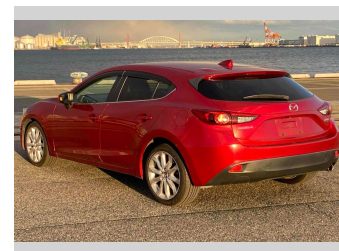

# 2016 Mazda Axela Sport 15S Touring

**Purchase Price** **\$13,900**  
Includes GST  
 Excludes on-road costs of \$595

Finance may be available on this vehicle. Ask one of our friendly staff for more information.

Body Style  
**5 door, Hatchback**

Odometer  
**107,066 km**

Engine  
**1500 cc**

Fuel Type  
**Petrol**

Transmission  
**Automatic, 2WD**

Wheels  
 -

VIN  
 -

Interior  
**Gray**