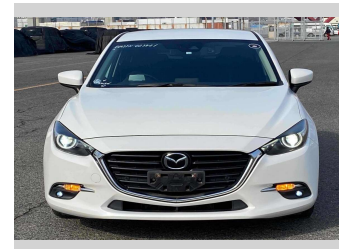

2016 Mazda Axela SPORT 15S PROACTIVE

Purchase Price **\$14,900**

Includes GST
Excludes on-road costs of \$595

Finance may be available on this vehicle. Ask one of our friendly staff for more information.

Body Style
5 door, Hatchback

Odometer
85,800 km

Engine
1500 cc

Fuel Type
Petrol

Transmission
Automatic, 2WD

Wheels
-

VIN
-

Interior
Gray