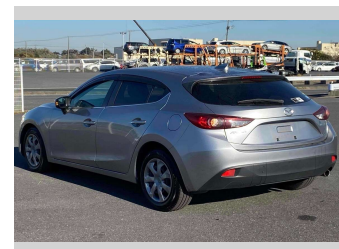

2015 Mazda Axela 15C

Purchase Price

\$13,900

Includes GST
Excludes on-road costs of \$595

Finance may be available on this vehicle. Ask one of our friendly staff for more information.

Gain peace of mind with Mechanical Breakdown Insurance. **Ask us how.**

Body Style

5 door, Hatchback

Odometer

95,127 km

Engine

1500 cc

Fuel Type

Petrol

Transmission

Automatic, 2WD

Wheels

-

VIN

-

Interior

Gray