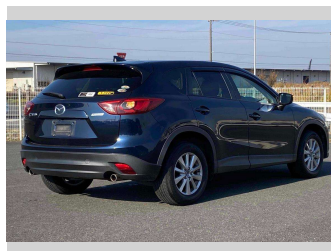

2016 Mazda CX-5 20S

Purchase Price **POA**

Includes GST
Excludes on-road costs of $595

Finance may be available on this vehicle. Ask one of our friendly staff for more information.

Gain peace of mind with Mechanical Breakdown Insurance. **Ask us how.**

1. **Top features**
2. » ABS Brakes
   - » Air Conditioning
   - » Electric Windows
   - » Power Steering
   - » Spoiler
   - » Winker Mirror

Body Style
5 door, SUV / 4x4

Odometer
89,586 km

Engine
2000 cc

Fuel Type
Petrol

Transmission
Automatic, 2WD

Wheels
-

VIN
-

Interior
Gray

Safety
-

Reg No.
-

Ext Colour
Dark Blue

History
-

Seats
5 seats

CO2 Emissions
-

Energy Economy
-

Stock ID: 14562

Jan Japan - East Tamaki | Phone 09 972 1204 | Email sales@janjapan.co.nz
10 Progressive Way, East Tāmaki, Auckland 2016, New Zealand
www.janjapan.co.nz

4.29 | 299 reviews