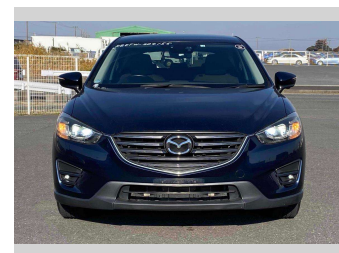

2016 Mazda CX-5 20S

Purchase Price **POA**

Includes GST
Excludes on-road costs of \$595

Finance may be available on this vehicle. Ask one of our friendly staff for more information.

Gain peace of mind with Mechanical Breakdown Insurance. **Ask us how.**

- Top features**
- » ABS Brakes
 - » Air Conditioning
 - » Electric Windows
 - » Power Steering
 - » Spoiler
 - » Winker Mirror

Body Style
5 door, SUV / 4x4

Odometer
89,586 km

Engine
2000 cc

Fuel Type
Petrol

Transmission
Automatic, 2WD

Wheels
-

VIN
-

Interior
Gray

Safety
-

Reg No.
-

Ext Colour
Dark Blue

History
-