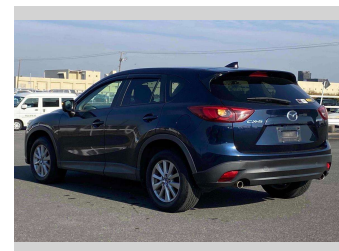

2016 Mazda CX-5 20S

Purchase Price **POA**

Includes GST
Excludes on-road costs of $595

Finance may be available on this vehicle. Ask one of our friendly staff for more information.

Gain peace of mind with Mechanical Breakdown Insurance. **Ask us how.**

1. **Top features**
2. » ABS Brakes
   - » Air Conditioning
   - » Electric Windows
   - » Power Steering
   - » Spoiler
   - » Winker Mirror

Body Style
5 door, SUV / 4x4

Odometer
89,586 km

Engine
2000 cc

Fuel Type
Petrol

Transmission
Automatic, 2WD

Wheels
-

VIN
-

Interior
Gray

Safety
-

Reg No.
-

Ext Colour
Dark Blue

History
-

Seats
5 seats

CO2 Emissions
-

Energy Economy
-

Stock ID: 14562

Jan Japan - East Tamaki | Phone 09 972 1204 | Email sales@janjapan.co.nz
10 Progressive Way, East Tāmaki, Auckland 2016, New Zealand
www.janjapan.co.nz

4.29 | 299 reviews