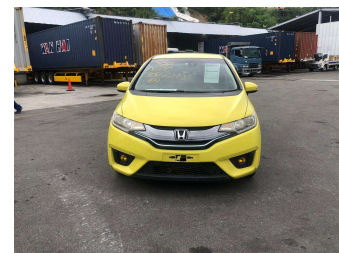

2014 Honda Fit Hybrid L Package

Purchase Price

Includes GST
Excludes on-road costs of \$595

POA

Finance may be available on this vehicle. Ask one of our friendly staff for more information.

Gain peace of mind with Mechanical Breakdown Insurance. **Ask us how.**

- Top features**
- » ABS Brakes
 - » Air Conditioning
 - » Electric Windows
 - » Fog Lights
 - » Power Steering
 - » Spoiler
 - » Winker Mirror

Body Style
5 door, Hatchback

Odometer
75,127 km

Engine
1500 cc, Hybrid

Fuel Type
Hybrid

Transmission
Automatic, 2WD

Wheels
-

VIN
-

Interior
Gray

Safety
-

Reg No.

-