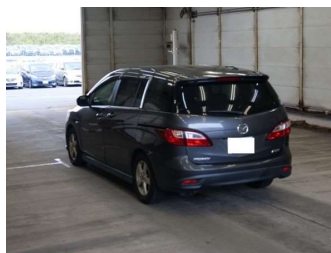

2013 Mazda Premacy 20S Sky Active

Purchase Price

POA

Includes GST
Excludes on-road costs of \$595

Finance may be available on this vehicle. Ask one of our friendly staff for more information.

Gain peace of mind with Mechanical Breakdown Insurance. **Ask us how.**

- Top features**
- » ABS Brakes
 - » Air Conditioning
 - » Electric Windows
 - » Fog Lights
 - » Power Steering
 - » Spoiler

Body Style
5 door, Van

Odometer
97,356 km

Engine
2000 cc

Fuel Type
Petrol

Transmission
Automatic, 2WD

Wheels
-

VIN
-

Interior
Gray

Safety
-

Reg No.
-

Ext Colour
Gray

History
-

Seats
7 seats