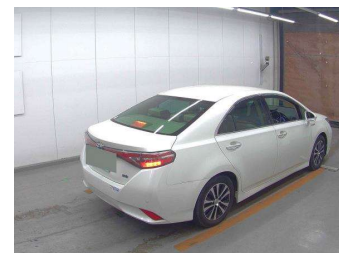

2014 Toyota Sai S C Package

Purchase Price **POA**
Includes GST
Excludes on-road costs of \$595

Finance may be available on this vehicle. Ask one of our friendly staff for more information.

Gain peace of mind with Mechanical Breakdown Insurance. **Ask us how.**

- Top features**
- » ABS Brakes
 - » Air Conditioning
 - » Electric Windows
 - » Fog Lights
 - » Power Steering
 - » Winker Mirror

Body Style
4 door, Sedan

Odometer
61,238 km

Engine
2400 cc, Hybrid

Fuel Type
Hybrid

Transmission
Automatic, 2WD

Wheels
-

VIN
-

Interior
Gray

Safety
-

Reg No.
-

Ext Colour
Pearl White

History
-