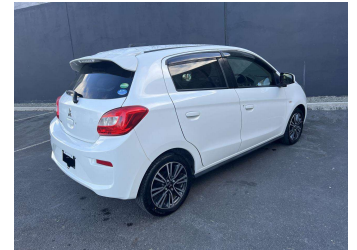

2018 Mitsubishi Mirage M

Purchase Price **\$9,500**

Includes GST
Excludes on-road costs of \$595

Finance may be available on this vehicle. Ask one of our friendly staff for more information.

Gain peace of mind with Mechanical Breakdown Insurance. **Ask us how.**

Body Style
5 door, Hatchback

Odometer
43,665 km

Engine
1200 cc

Fuel Type
Petrol

Transmission
Automatic, 2WD

Wheels
Factory Alloys

VIN
7AT0CJ0AX24046349

Interior
Gray, Leather