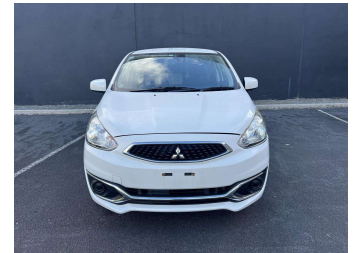

2018 Mitsubishi Mirage M

Purchase Price **\$9,500**

Includes GST
Excludes on-road costs of \$595

Finance may be available on this vehicle. Ask one of our friendly staff for more information.

Gain peace of mind with Mechanical Breakdown Insurance. **Ask us how.**

Body Style
5 door, Hatchback

Odometer
43,665 km

Engine
1200 cc

Fuel Type
Petrol

Transmission
Automatic, 2WD

Wheels
Factory Alloys

VIN
7AT0CJ0AX24046349

Interior
Gray, Leather