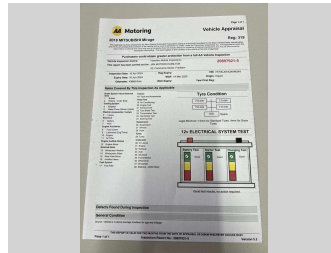

2018 Mitsubishi Mirage M

Purchase Price **\$9,500**

Includes GST
Excludes on-road costs of \$595

Finance may be available on this vehicle. Ask one of our friendly staff for more information.

Gain peace of mind with Mechanical Breakdown Insurance. **Ask us how.**

Body Style
5 door, Hatchback

Odometer
43,665 km

Engine
1200 cc

Fuel Type
Petrol

Transmission
Automatic, 2WD

Wheels
Factory Alloys

VIN
7AT0CJ0AX24046349

Interior
Gray, Leather

Safety

Based on 2023 UCSR rating for 12-20 models

Reg No.

-

Ext Colour
White

History

-

Seats
5 seats, Fabric