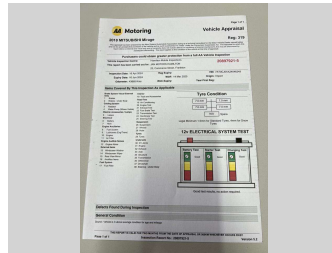

2018 Mitsubishi Mirage M