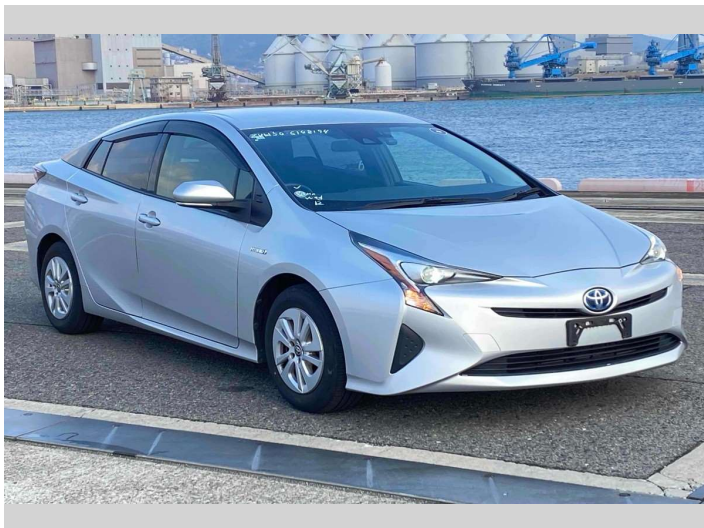

2018 Toyota Prius S

Purchase Price **\$16,900**

Includes GST
Excludes on-road costs of \$595

Finance may be available on this vehicle. Ask one of our friendly staff for more information.

Gain peace of mind with Mechanical Breakdown Insurance. **Ask us how.**

- Top features**
- » ABS Brakes
 - » Air Conditioning
 - » Electric Windows
 - » Power Steering
 - » Winker Mirror

Body Style
5 door, Hatchback

Odometer
90,168 km

Engine
1800 cc, Hybrid

Fuel Type
Hybrid

Transmission
Automatic, 2WD

Wheels
-

VIN
-

Interior
Gray

Safety
-

Reg No.

-

Ext Colour
Silver

History