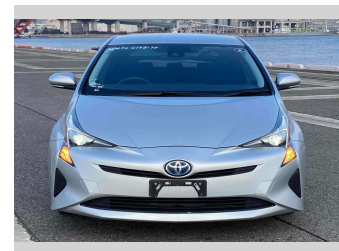

2018 Toyota Prius S

Purchase Price **\$16,900**

Includes GST
Excludes on-road costs of \$595

Finance may be available on this vehicle. Ask one of our friendly staff for more information.

Gain peace of mind with Mechanical Breakdown Insurance. **Ask us how.**

- Top features**
- » ABS Brakes
 - » Air Conditioning
 - » Electric Windows
 - » Power Steering
 - » Winker Mirror

Body Style
5 door, Hatchback

Odometer
90,168 km

Engine
1800 cc, Hybrid

Fuel Type
Hybrid

Transmission
Automatic, 2WD

Wheels
-

VIN
-

Interior
Gray

Safety
-

Reg No.

-

Ext Colour
Silver

History