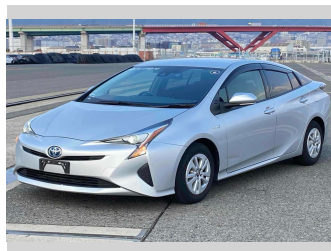

2018 Toyota Prius S

Purchase Price **\$16,900**

Includes GST
Excludes on-road costs of \$595

Finance may be available on this vehicle. Ask one of our friendly staff for more information.

Gain peace of mind with Mechanical Breakdown Insurance. **Ask us how.**

- Top features**
- » ABS Brakes
 - » Air Conditioning
 - » Electric Windows
 - » Power Steering
 - » Winker Mirror

Body Style
5 door, Hatchback

Odometer
90,168 km

Engine
1800 cc, Hybrid

Fuel Type
Hybrid

Transmission
Automatic, 2WD

Wheels
-

VIN
-

Interior
Gray

Safety
-

Reg No.

-

Ext Colour
Silver

History