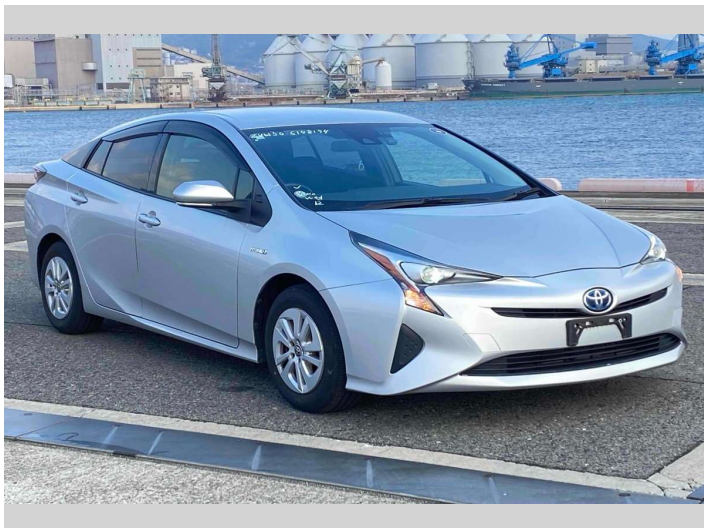

# 2018 Toyota Prius S

**Purchase Price** **\$16,900**

Includes GST  
Excludes on-road costs of \$595

Finance may be available on this vehicle. Ask one of our friendly staff for more information.

Gain peace of mind with Mechanical Breakdown Insurance. **Ask us how.**

- Top features**
- » ABS Brakes
  - » Air Conditioning
  - » Electric Windows
  - » Power Steering
  - » Winker Mirror

Body Style  
**5 door, Hatchback**

Odometer  
**90,168 km**

Engine  
**1800 cc, Hybrid**

Fuel Type  
**Hybrid**

Transmission  
**Automatic, 2WD**

Wheels  
-

VIN  
-

Interior  
**Gray**

Safety  
-

Reg No.

-