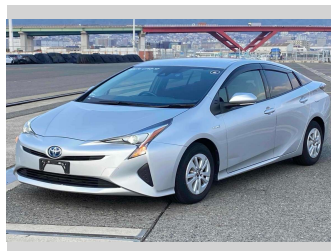

# 2018 Toyota Prius S

**Purchase Price** **\$16,900**

Includes GST  
Excludes on-road costs of \$595

Finance may be available on this vehicle. Ask one of our friendly staff for more information.

Gain peace of mind with Mechanical Breakdown Insurance. **Ask us how.**

- Top features**
- » ABS Brakes
  - » Air Conditioning
  - » Electric Windows
  - » Power Steering
  - » Winker Mirror

Body Style  
**5 door, Hatchback**

Odometer  
**90,168 km**

Engine  
**1800 cc, Hybrid**