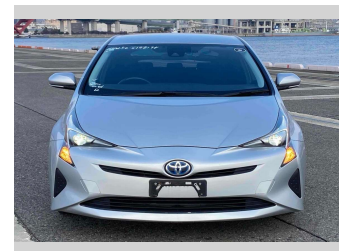

# 2018 Toyota Prius S

**Purchase Price** **\$16,900**

Includes GST  
Excludes on-road costs of \$595

Finance may be available on this vehicle. Ask one of our friendly staff for more information.

Gain peace of mind with Mechanical Breakdown Insurance. **Ask us how.**

- Top features**
- » ABS Brakes
  - » Air Conditioning
  - » Electric Windows
  - » Power Steering
  - » Winker Mirror

Body Style  
**5 door, Hatchback**

Odometer  
**90,168 km**

Engine  
**1800 cc, Hybrid**