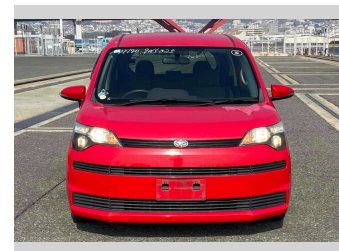

2014 Toyota Spade X

Purchase Price **\$7,580**
Includes GST
 Excludes on-road costs of \$595

Finance may be available on this vehicle. Ask one of our friendly staff for more information.

Gain peace of mind with Mechanical Breakdown Insurance. **Ask us how.**

- Top features**
- » ABS Brakes
 - » Air Conditioning
 - » Car Stereo
 - » CD Player
 - » Electric Windows
 - » Keyless Entry
 - » Power Steering
 - » Push Start
 - » Wheel Covers
 - » Winker Mirror

Body Style
5 door, Hatchback

Odometer
76,010 km

Engine
1300 cc

Fuel Type
Petrol

Transmission
Automatic, 2WD

Wheels
 -

VIN
 -

Interior
Gray

Safety
 -