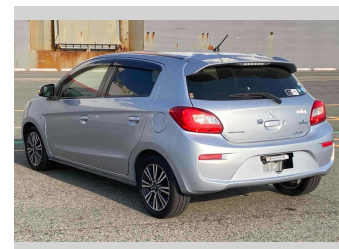

2016 Mitsubishi Mirage G

Purchase Price **\$10,690**
Includes GST
 Excludes on-road costs of \$595

Finance may be available on this vehicle. Ask one of our friendly staff for more information.

Gain peace of mind with Mechanical Breakdown Insurance. **Ask us how.**

Body Style
5 door, Hatchback

Odometer
58,151 km

Engine
1200 cc

Fuel Type
Petrol

Transmission
Automatic, 2WD

Wheels
 -

VIN
 -

Interior
Gray, Leather