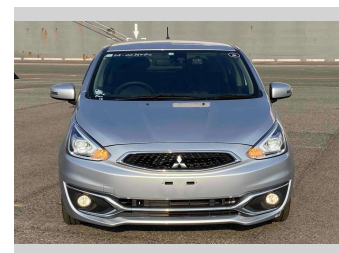

2016 Mitsubishi Mirage G

Purchase Price **\$10,690**
Includes GST
 Excludes on-road costs of \$595

Finance may be available on this vehicle. Ask one of our friendly staff for more information.

Gain peace of mind with Mechanical Breakdown Insurance. **Ask us how.**

Body Style
5 door, Hatchback

Odometer
58,151 km

Engine
1200 cc

Fuel Type
Petrol

Transmission
Automatic, 2WD

Wheels
 -

VIN
 -

Interior
Gray, Leather