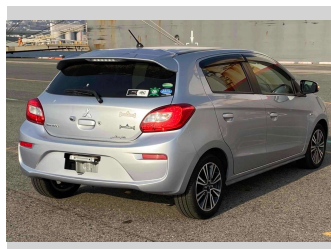

2016 Mitsubishi Mirage G

Purchase Price **\$10,690**
Includes GST
 Excludes on-road costs of \$595

Finance may be available on this vehicle. Ask one of our friendly staff for more information.

Gain peace of mind with Mechanical Breakdown Insurance. **Ask us how.**

Body Style
5 door, Hatchback

Odometer
58,151 km

Engine
1200 cc

Fuel Type
Petrol

Transmission
Automatic, 2WD

Wheels
 -

VIN
 -

Interior
Gray, Leather