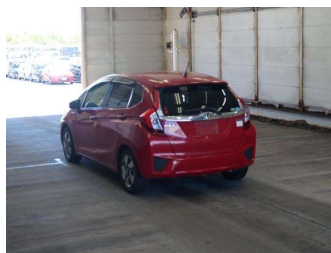

# 2013 Honda Fit Hybrid L Package

**Purchase Price** **\$10,500**

Includes GST  
Excludes on-road costs of \$595

Finance may be available on this vehicle. Ask one of our friendly staff for more information.

Body Style  
**5 door, Hatchback**

Odometer  
**26,115 km**

Engine  
**1490 cc, Hybrid**

Fuel Type  
**Hybrid**

Transmission  
**Automatic, 2WD**

Wheels  
-

VIN  
-

Interior  
**Gray**