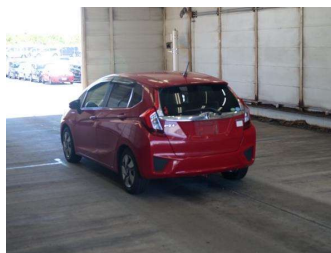

2013 Honda Fit Hybrid L Package

Purchase Price **\$10,400**

Includes GST
Excludes on-road costs of \$595

Finance may be available on this vehicle. Ask one of our friendly staff for more information.

Gain peace of mind with Mechanical Breakdown Insurance. **Ask us how.**

- Top features**
- » ABS Brakes
 - » Air Conditioning
 - » Electric Windows
 - » Power Steering
 - » Spoiler
 - » Winker Mirror

Body Style
5 door, Hatchback

Odometer
26,115 km

Engine
1490 cc, Hybrid

Fuel Type
Hybrid

Transmission
Automatic, 2WD

Wheels
-

VIN
-

Interior
Gray

Safety
-

Reg No.

-

Ext Colour