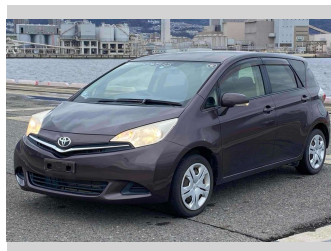

# 2014 Toyota Ractis Lepis

**Purchase Price** **\$9,780**

Includes GST  
Excludes on-road costs of \$595

Finance may be available on this vehicle. Ask one of our friendly staff for more information.

Gain peace of mind with Mechanical Breakdown Insurance. **Ask us how.**

Body Style  
**5 door, Hatchback**

Odometer  
**65,831 km**

Engine  
**1300 cc**

Fuel Type  
**Petrol**

Transmission  
**Automatic, 2WD**

Wheels  
-

VIN  
-

Interior  
**Gray**