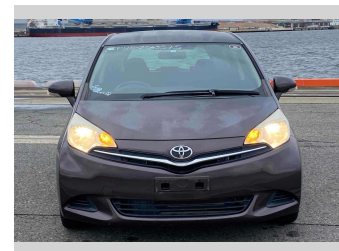

# 2014 Toyota Ractis Lepis

**Purchase Price** **\$9,780**

Includes GST  
Excludes on-road costs of \$595

Finance may be available on this vehicle. Ask one of our friendly staff for more information.

Gain peace of mind with Mechanical Breakdown Insurance. **Ask us how.**

Body Style  
**5 door, Hatchback**

Odometer  
**65,831 km**

Engine  
**1300 cc**

Fuel Type  
**Petrol**

Transmission  
**Automatic, 2WD**

Wheels  
-

VIN  
-

Interior  
**Gray**