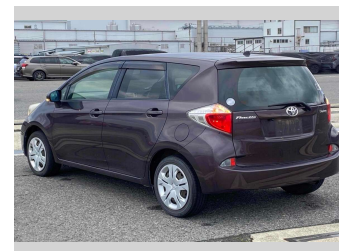

# 2014 Toyota Ractis Lepis

**Purchase Price** **\$9,780**

Includes GST  
Excludes on-road costs of \$595

Finance may be available on this vehicle. Ask one of our friendly staff for more information.

Gain peace of mind with Mechanical Breakdown Insurance. **Ask us how.**

Body Style  
**5 door, Hatchback**

Odometer  
**65,831 km**

Engine  
**1300 cc**

Fuel Type  
**Petrol**

Transmission  
**Automatic, 2WD**

Wheels  
-

VIN  
-

Interior  
**Gray**