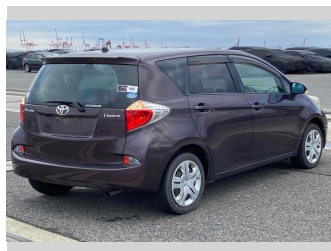

# 2014 Toyota Ractis Lepis

**Purchase Price** **\$9,780**

Includes GST  
Excludes on-road costs of \$595

Finance may be available on this vehicle. Ask one of our friendly staff for more information.

Gain peace of mind with Mechanical Breakdown Insurance. **Ask us how.**

Body Style  
**5 door, Hatchback**

Odometer  
**65,831 km**

Engine  
**1300 cc**

Fuel Type  
**Petrol**

Transmission  
**Automatic, 2WD**

Wheels  
-

VIN  
-

Interior  
**Gray**