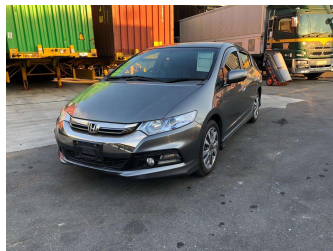

2013 Honda Insight XL

Purchase Price **POA**

Includes GST
Excludes on-road costs of \$595

Finance may be available on this vehicle. Ask one of our friendly staff for more information.

Gain peace of mind with Mechanical Breakdown Insurance. **Ask us how.**

- Top features**
- » ABS Brakes
 - » Air Conditioning
 - » Electric Windows
 - » Fog Lights
 - » Power Steering
 - » Spoiler
 - » Winker Mirror

Body Style
5 door, Hatchback

Odometer
91,320 km

Engine
1500 cc, Hybrid

Fuel Type
Hybrid

Transmission
Automatic, 2WD

Wheels
-

VIN
-

Interior
Gray

Safety
-

Reg No.
-

Ext Colour
Gray