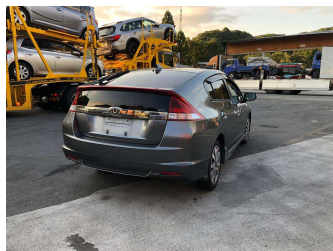

2013 Honda Insight XL

Purchase Price **POA**

Includes GST
Excludes on-road costs of \$595

Finance may be available on this vehicle. Ask one of our friendly staff for more information.

Gain peace of mind with Mechanical Breakdown Insurance. **Ask us how.**

- Top features**
- » ABS Brakes
 - » Air Conditioning
 - » Electric Windows
 - » Fog Lights
 - » Power Steering
 - » Spoiler
 - » Winker Mirror

Body Style
5 door, Hatchback

Odometer
91,320 km

Engine
1500 cc, Hybrid

Fuel Type
Hybrid

Transmission
Automatic, 2WD

Wheels
-

VIN
-

Interior
Gray

Safety
-

Reg No.
-

Ext Colour
Gray