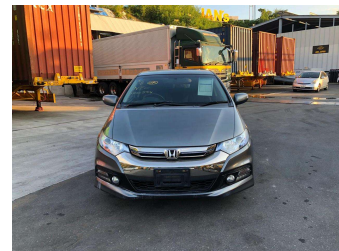

2013 Honda Insight XL

Purchase Price **POA**

Includes GST
Excludes on-road costs of \$595

Finance may be available on this vehicle. Ask one of our friendly staff for more information.

Gain peace of mind with Mechanical Breakdown Insurance. **Ask us how.**

- Top features**
- » ABS Brakes
 - » Air Conditioning
 - » Electric Windows
 - » Fog Lights
 - » Power Steering
 - » Spoiler
 - » Winker Mirror

Body Style
5 door, Hatchback

Odometer
91,320 km

Engine
1500 cc, Hybrid

Fuel Type
Hybrid

Transmission
Automatic, 2WD

Wheels
-

VIN
-

Interior
Gray

Safety
-

Reg No.
-

Ext Colour
Gray