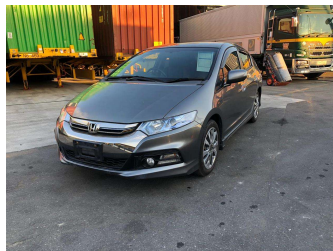

# 2013 Honda Insight XL

**Purchase Price** **\$9,400**

Includes GST  
Excludes on-road costs of \$595

Finance may be available on this vehicle. Ask one of our friendly staff for more information.

Gain peace of mind with Mechanical Breakdown Insurance. **Ask us how.**

- Top features**
- » ABS Brakes
  - » Air Conditioning
  - » Electric Windows
  - » Fog Lights
  - » Power Steering
  - » Spoiler
  - » Winker Mirror

Body Style  
**5 door, Hatchback**

Odometer  
**91,320 km**

Engine  
**1500 cc, Hybrid**

Fuel Type  
**Hybrid**

Transmission  
**Automatic, 2WD**

Wheels  
-

VIN  
-

Interior  
**Gray**

Safety  
-

Reg No.  
-