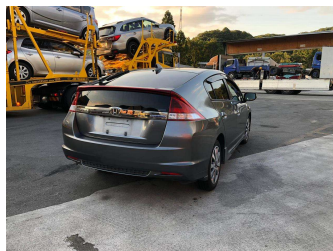

# 2013 Honda Insight XL

**Purchase Price** **\$9,400**

Includes GST  
Excludes on-road costs of \$595

Finance may be available on this vehicle. Ask one of our friendly staff for more information.

Gain peace of mind with Mechanical Breakdown Insurance. **Ask us how.**

- Top features**
- » ABS Brakes
  - » Air Conditioning
  - » Electric Windows
  - » Fog Lights
  - » Power Steering
  - » Spoiler
  - » Winker Mirror

Body Style  
**5 door, Hatchback**

Odometer  
**91,320 km**