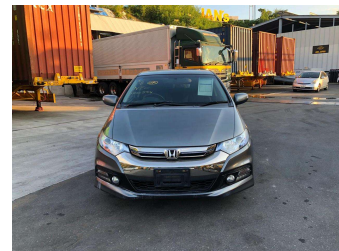

# 2013 Honda Insight XL

**Purchase Price** **\$9,400**

Includes GST  
Excludes on-road costs of \$595

Finance may be available on this vehicle. Ask one of our friendly staff for more information.

Gain peace of mind with Mechanical Breakdown Insurance. **Ask us how.**

- Top features**
- » ABS Brakes
  - » Air Conditioning
  - » Electric Windows
  - » Fog Lights
  - » Power Steering
  - » Spoiler
  - » Winker Mirror

Body Style  
**5 door, Hatchback**

Odometer  
**91,320 km**

Engine  
**1500 cc, Hybrid**

Fuel Type  
**Hybrid**

Transmission  
**Automatic, 2WD**

Wheels  
-

VIN  
-

Interior  
**Gray**

Safety  
-

Reg No.  
-