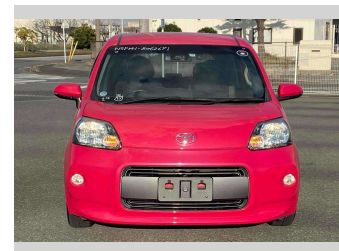

# 2017 Toyota Porte F

**Purchase Price** **POA**

Includes GST  
Excludes on-road costs of \$595

Finance may be available on this vehicle. Ask one of our friendly staff for more information.

Gain peace of mind with Mechanical Breakdown Insurance. **Ask us how.**

- Top features**
- » ABS Brakes
  - » Air Conditioning
  - » Electric Windows
  - » Power Steering
  - » Spoiler
  - » Winker Mirror

Body Style  
**4 door, Hatchback**

Odometer  
**60,176 km**

Engine  
**1500 cc**

Fuel Type  
**Petrol**

Transmission  
**Automatic, 2WD**

Wheels  
-

VIN  
-

Interior  
**Gray**

Safety  
-

Reg No.  
-

Ext Colour  
**Pink**