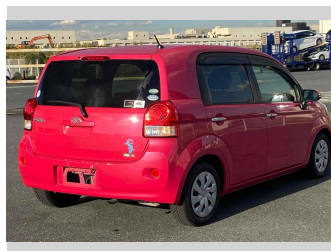

# 2017 Toyota Porte F

**Purchase Price** **POA**

Includes GST  
Excludes on-road costs of \$595

Finance may be available on this vehicle. Ask one of our friendly staff for more information.

Gain peace of mind with Mechanical Breakdown Insurance. **Ask us how.**

- Top features**
- » ABS Brakes
  - » Air Conditioning
  - » Electric Windows
  - » Power Steering
  - » Spoiler
  - » Winker Mirror

Body Style  
**4 door, Hatchback**

Odometer  
**60,176 km**

Engine  
**1500 cc**

Fuel Type  
**Petrol**

Transmission  
**Automatic, 2WD**

Wheels  
-

VIN  
-

Interior  
**Gray**

Safety  
-

Reg No.  
-

Ext Colour  
**Pink**