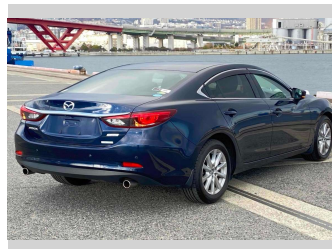

2017 Mazda Atenza 20S

Purchase Price **\$20,880**
Includes GST
Excludes on-road costs of \$595

Finance may be available on this vehicle. Ask one of our friendly staff for more information.

Gain peace of mind with Mechanical Breakdown Insurance. **Ask us how.**

- Top features**
- » ABS Brakes
 - » Air Conditioning
 - » Electric Windows
 - » Fog Lights
 - » Power Steering
 - » Winker Mirror

Body Style
4 door, Sedan

Odometer
55,172 km

Engine
2000 cc

Fuel Type
Petrol

Transmission
Automatic, 2WD

Wheels
-

VIN
-

Interior
Gray

Safety
-

Reg No.

-

Ext Colour
Dark Blue