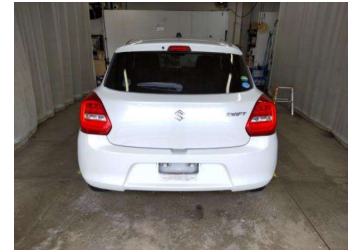

# 2019 Suzuki Swift

**Purchase Price** **POA**  
Includes GST  
Excludes on-road costs of \$595

Finance may be available on this vehicle. Ask one of our friendly staff for more information.

Gain peace of mind with Mechanical Breakdown Insurance. **Ask us how.**

- Top features**
- » ABS Brakes
  - » Air Conditioning
  - » Electric Windows
  - » Power Steering

Body Style  
**5 door, Hatchback**

Odometer  
**87,529 km**

Engine  
**1200 cc**

Fuel Type  
**Petrol**

Transmission  
**Automatic, 2WD**

Wheels  
-

VIN  
-

Interior  
**Gray**

Safety  
-

Reg No.  
-

Ext Colour  
**White**

History  
-

Seats  
**5 seats**