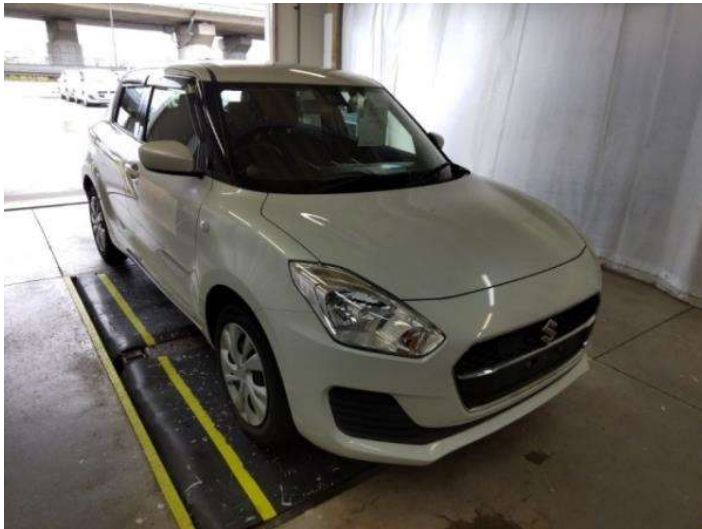

# 2019 Suzuki Swift

**Purchase Price** **POA**  
Includes GST  
Excludes on-road costs of \$595

Finance may be available on this vehicle. Ask one of our friendly staff for more information.

Gain peace of mind with Mechanical Breakdown Insurance. **Ask us how.**

- Top features**
- » ABS Brakes
  - » Air Conditioning
  - » Electric Windows
  - » Power Steering

Body Style  
**5 door, Hatchback**

Odometer  
**87,529 km**

Engine  
**1200 cc**

Fuel Type  
**Petrol**

Transmission  
**Automatic, 2WD**

Wheels  
-

VIN  
-

Interior  
**Gray**

Safety  
-

Reg No.  
-

Ext Colour  
**White**

History  
-

Seats  
**5 seats**