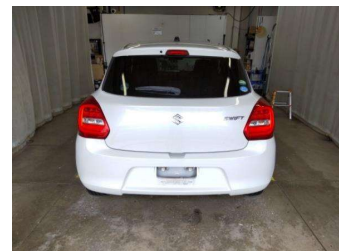

2019 Suzuki Swift

Purchase Price **\$12,900**

Includes GST
Excludes on-road costs of \$595

Finance may be available on this vehicle. Ask one of our friendly staff for more information.

Gain peace of mind with Mechanical Breakdown Insurance. **Ask us how.**

- Top features**
- » ABS Brakes
 - » Air Conditioning
 - » Electric Windows
 - » Power Steering

Body Style
5 door, Hatchback

Odometer
87,529 km

Engine
1200 cc

Fuel Type
Petrol

Transmission
Automatic, 2WD

Wheels
-

VIN
-

Interior
Gray

Safety
-

Reg No.
-

Ext Colour
White

History
-

Seats
5 seats

CO2 Emissions
-