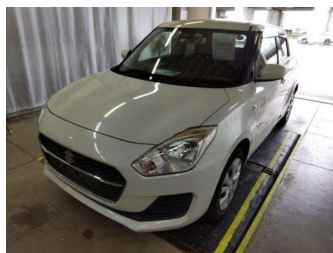

2019 Suzuki Swift

Purchase Price **\$12,900**

Includes GST
Excludes on-road costs of \$595

Finance may be available on this vehicle. Ask one of our friendly staff for more information.

Gain peace of mind with Mechanical Breakdown Insurance. **Ask us how.**

- Top features**
- » ABS Brakes
 - » Air Conditioning
 - » Electric Windows
 - » Power Steering

Body Style
5 door, Hatchback

Odometer
87,529 km

Engine
1200 cc

Fuel Type
Petrol

Transmission
Automatic, 2WD

Wheels
-

VIN
-

Interior
Gray

Safety
-

Reg No.
-

Ext Colour
White

History
-

Seats
5 seats

CO2 Emissions
-