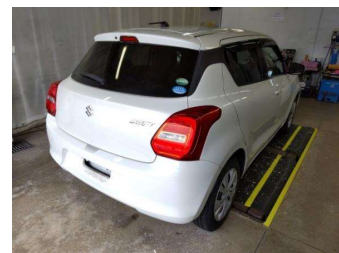

2019 Suzuki Swift

Purchase Price **\$12,900**

Includes GST
Excludes on-road costs of \$595

Finance may be available on this vehicle. Ask one of our friendly staff for more information.

Gain peace of mind with Mechanical Breakdown Insurance. **Ask us how.**

- Top features**
- » ABS Brakes
 - » Air Conditioning
 - » Electric Windows
 - » Power Steering

Body Style
5 door, Hatchback

Odometer
87,529 km

Engine
1200 cc

Fuel Type
Petrol

Transmission
Automatic, 2WD

Wheels
-

VIN
-

Interior
Gray

Safety
-

Reg No.
-

Ext Colour
White

History
-

Seats
5 seats

CO2 Emissions
-