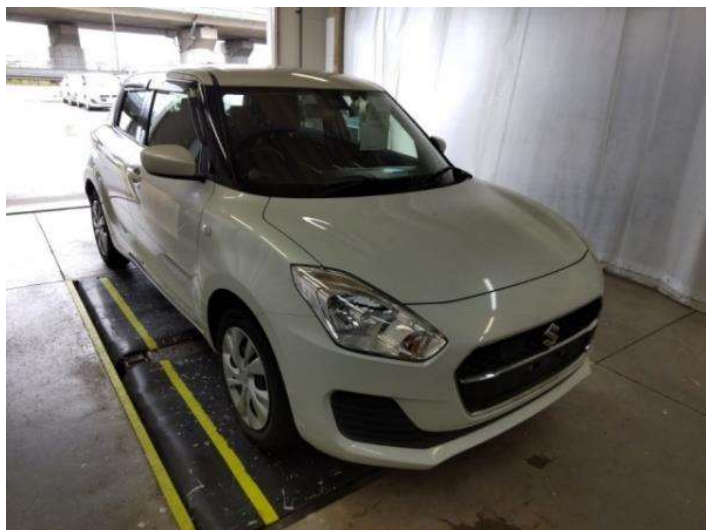

2019 Suzuki Swift

Purchase Price **\$12,900**

Includes GST
Excludes on-road costs of \$595

Finance may be available on this vehicle. Ask one of our friendly staff for more information.

Gain peace of mind with Mechanical Breakdown Insurance. **Ask us how.**

- Top features**
- » ABS Brakes
 - » Air Conditioning
 - » Electric Windows
 - » Power Steering

Body Style
5 door, Hatchback

Odometer
87,529 km

Engine
1200 cc

Fuel Type
Petrol

Transmission
Automatic, 2WD

Wheels
-

VIN
-

Interior
Gray

Safety
-

Reg No.
-

Ext Colour
White

History
-

Seats
5 seats

CO2 Emissions
-