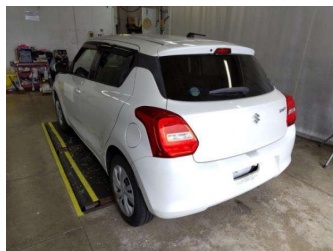

2019 Suzuki Swift

Purchase Price **\$12,900**

Includes GST
Excludes on-road costs of \$595

Finance may be available on this vehicle. Ask one of our friendly staff for more information.

Gain peace of mind with Mechanical Breakdown Insurance. **Ask us how.**

- Top features**
- » ABS Brakes
 - » Air Conditioning
 - » Electric Windows
 - » Power Steering

Body Style
5 door, Hatchback

Odometer
87,529 km

Engine
1200 cc

Fuel Type
Petrol

Transmission
Automatic, 2WD

Wheels
-

VIN
-

Interior
Gray

Safety
-

Reg No.
-

Ext Colour
White

History
-

Seats
5 seats

CO2 Emissions
-