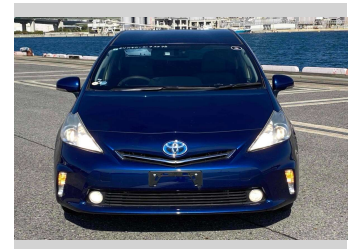

# 2013 Toyota Prius Alpha S

**Purchase Price** **POA**

Includes GST  
Excludes on-road costs of \$595

Finance may be available on this vehicle. Ask one of our friendly staff for more information.

Gain peace of mind with Mechanical Breakdown Insurance. **Ask us how.**

- Top features**
- » ABS Brakes
  - » Air Conditioning
  - » Electric Windows
  - » Fog Lights
  - » Power Steering
  - » Spoiler
  - » Winker Mirror

Body Style  
**5 door, Station Wagon**

Odometer  
**77,808 km**