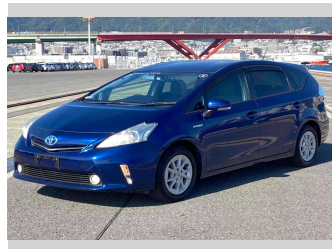

# 2013 Toyota Prius Alpha S

**Purchase Price** **POA**

Includes GST  
Excludes on-road costs of \$595

Finance may be available on this vehicle. Ask one of our friendly staff for more information.

Gain peace of mind with Mechanical Breakdown Insurance. **Ask us how.**

- Top features**
- » ABS Brakes
  - » Air Conditioning
  - » Electric Windows
  - » Fog Lights
  - » Power Steering
  - » Spoiler
  - » Winker Mirror

Body Style  
**5 door, Station Wagon**

Odometer  
**77,808 km**

Engine  
**1800 cc, Hybrid**

Fuel Type  
**Hybrid**

Transmission  
**Automatic, 2WD**

Wheels  
-

VIN  
-

Interior  
**Gray**

Safety  
-

Reg No.

-

Ext Colour  
**Blue**

History

-

Seats  
**7 seats**

CO2 Emissions

-

Energy Economy