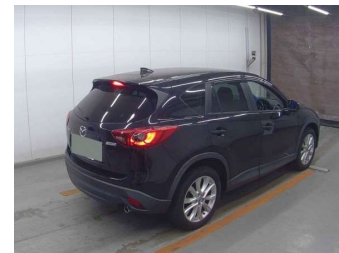

# 2016 Mazda CX-5 20S

**Purchase Price** **POA**

Includes GST  
Excludes on-road costs of \$595

Finance may be available on this vehicle. Ask one of our friendly staff for more information.

Gain peace of mind with Mechanical Breakdown Insurance. **Ask us how.**

- Top features**
- » ABS Brakes
  - » Air Conditioning
  - » Electric Windows
  - » Power Steering
  - » Spoiler
  - » Winker Mirror

Body Style	<b>5 door, SUV / 4x4</b>	Reg No.	-
Odometer	<b>83,154 km</b>	Ext Colour	<b>Black</b>
Engine	<b>2000 cc</b>	History	-
Fuel Type	<b>Petrol</b>	Seats	<b>5 seats</b>
Transmission	<b>Automatic, 2WD</b>	CO2 Emissions	-
Wheels	-	Energy Economy	-
VIN	-		
Interior	<b>Gray</b>		
Safety	-		
		<b>Stock ID: 1157098</b>	