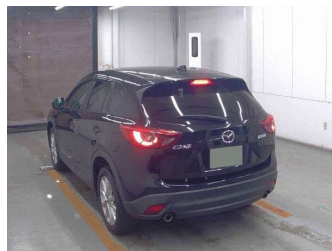

# 2016 Mazda CX-5 20S

**Purchase Price** **POA**

Includes GST  
Excludes on-road costs of \$595

Finance may be available on this vehicle. Ask one of our friendly staff for more information.

Gain peace of mind with Mechanical Breakdown Insurance. **Ask us how.**

- Top features**
- » ABS Brakes
  - » Air Conditioning
  - » Electric Windows
  - » Power Steering
  - » Spoiler
  - » Winker Mirror

Body Style	<b>5 door, SUV / 4x4</b>	Reg No.	-
Odometer	<b>83,154 km</b>	Ext Colour	<b>Black</b>
Engine	<b>2000 cc</b>	History	-
Fuel Type	<b>Petrol</b>	Seats	<b>5 seats</b>
Transmission	<b>Automatic, 2WD</b>	CO2 Emissions	-
Wheels	-	Energy Economy	-
VIN	-		
Interior	<b>Gray</b>		
Safety	-		
		<b>Stock ID: 1157098</b>	