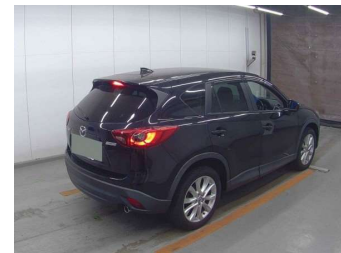

2016 Mazda CX-5 20S

Purchase Price **$18,900**

Includes GST
Excludes on-road costs of $595

Finance may be available on this vehicle. Ask one of our friendly staff for more information.

Gain peace of mind with Mechanical Breakdown Insurance. **Ask us how.**

1. **Top features**
2. » ABS Brakes
   - » Air Conditioning
   - » Electric Windows
   - » Power Steering
   - » Spoiler
   - » Winker Mirror

Body Style
5 door, SUV / 4x4

Odometer
83,154 km

Engine
2000 cc

Fuel Type
Petrol

Transmission
Automatic, 2WD

Wheels
-

VIN
-

Interior
Gray

Safety
-

Reg No.
-

Ext Colour
Black

History
-

Seats
5 seats

CO2 Emissions
-

Energy Economy
-

Stock ID: 1157098

Jan Japan - East Tamaki | Phone 09 972 1204 | Email sales@janjapan.co.nz
10 Progressive Way, East Tāmaki, Auckland 2016, New Zealand
www.janjapan.co.nz

4.30 | 286 reviews