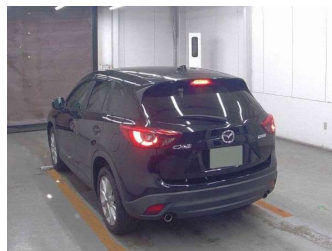

2016 Mazda CX-5 20S

Purchase Price **\$18,900**

Includes GST
Excludes on-road costs of \$595

Finance may be available on this vehicle. Ask one of our friendly staff for more information.

Gain peace of mind with Mechanical Breakdown Insurance. **Ask us how.**

- Top features**
- » ABS Brakes
 - » Air Conditioning
 - » Electric Windows
 - » Power Steering
 - » Spoiler
 - » Winker Mirror

Body Style
5 door, SUV / 4x4

Odometer
83,154 km

Engine
2000 cc

Fuel Type
Petrol

Transmission
Automatic, 2WD

Wheels
-

VIN
-

Interior
Gray

Safety
-

Reg No.
-

Ext Colour
Black

History
-