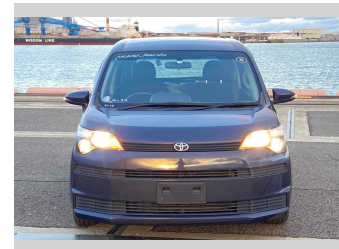

# 2014 Toyota Spade F

**Purchase Price** **\$7,900**

Includes GST  
Excludes on-road costs of \$595

Finance may be available on this vehicle. Ask one of our friendly staff for more information.

Gain peace of mind with Mechanical Breakdown Insurance. **Ask us how.**

- Top features**
- » ABS Brakes
  - » Air Conditioning
  - » Electric Windows
  - » Power Steering

Body Style  
**4 door, Hatchback**

Odometer  
**86,660 km**

Engine  
**1500 cc**

Fuel Type  
**Petrol**

Transmission  
**Automatic, 2WD**

Wheels  
-

VIN  
-

Interior  
**Gray**

Safety  
-

Reg No.

-

Ext Colour  
**Sky Blue**

History