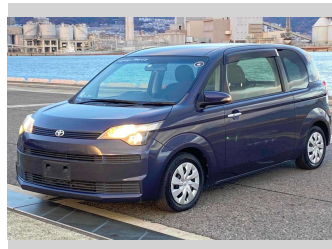

# 2014 Toyota Spade F

**Purchase Price** **\$7,900**

Includes GST  
Excludes on-road costs of \$595

Finance may be available on this vehicle. Ask one of our friendly staff for more information.

Gain peace of mind with Mechanical Breakdown Insurance. **Ask us how.**

- Top features**
- » ABS Brakes
  - » Air Conditioning
  - » Electric Windows
  - » Power Steering

Body Style  
**4 door, Hatchback**

Odometer  
**86,660 km**

Engine  
**1500 cc**

Fuel Type  
**Petrol**

Transmission  
**Automatic, 2WD**

Wheels  
-

VIN  
-

Interior  
**Gray**

Safety  
-

Reg No.

-

Ext Colour  
**Sky Blue**

History