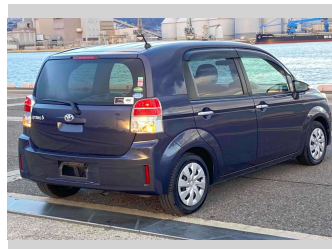

# 2014 Toyota Spade F

**Purchase Price** **\$7,900**

Includes GST  
Excludes on-road costs of \$595

Finance may be available on this vehicle. Ask one of our friendly staff for more information.

Gain peace of mind with Mechanical Breakdown Insurance. **Ask us how.**

- Top features**
- » ABS Brakes
  - » Air Conditioning
  - » Electric Windows
  - » Power Steering

Body Style  
**4 door, Hatchback**

Odometer  
**86,660 km**

Engine  
**1500 cc**

Fuel Type  
**Petrol**

Transmission  
**Automatic, 2WD**

Wheels  
-

VIN  
-

Interior  
**Gray**

Safety  
-

Reg No.

-

Ext Colour  
**Sky Blue**

History