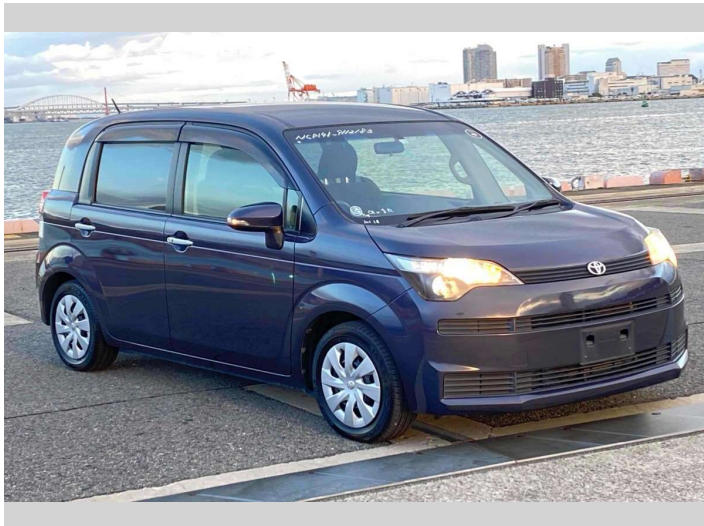

# 2014 Toyota Spade F

**Purchase Price** **\$7,900**

Includes GST  
Excludes on-road costs of \$595

Finance may be available on this vehicle. Ask one of our friendly staff for more information.

Gain peace of mind with Mechanical Breakdown Insurance. **Ask us how.**

- Top features**
- » ABS Brakes
  - » Air Conditioning
  - » Electric Windows
  - » Power Steering

Body Style  
**4 door, Hatchback**

Odometer  
**86,660 km**

Engine  
**1500 cc**

Fuel Type  
**Petrol**

Transmission  
**Automatic, 2WD**

Wheels  
-

VIN  
-

Interior  
**Gray**

Safety  
-

Reg No.

-

Ext Colour  
**Sky Blue**

History