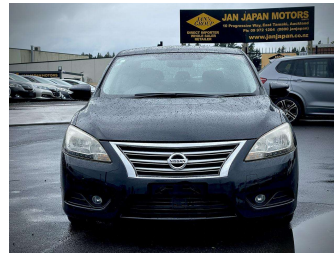

2014 Nissan Bluebird SYLPHY

Purchase Price

\$9,700

Includes GST
Excludes on-road costs of \$595

Finance may be available on this vehicle. Ask one of our friendly staff for more information.

Gain peace of mind with Mechanical Breakdown Insurance. **Ask us how.**

- Top features**
- » ABS Brakes
 - » Air Conditioning
 - » Car Stereo
 - » Central Locking
 - » Climate Control
 - » Dark Interior
 - » Electric Mirrors
 - » Electric Windows
 - » Fog Lights
 - » Keyless Entry
 - » Lane Keep Assist
 - » Power Steering
 - » Push Start
 - » Reversing Camera
 - » Roof Rails
 - » Spoiler
 - » Touch Screen Stereo
 - » Wheel Covers

Body Style
4 door, Sedan

Odometer
90,757 km

Engine
1800 cc

Fuel Type
Petrol

Transmission
Automatic, 2WD

Wheels
-

VIN
7AT0DH7FX24018842

Interior
Gray

Safety

Based on 2023 VSRR rating

Reg No.

-

Ext Colour
Black

History

-

Seats
5 seats