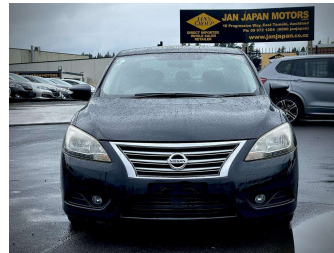

2014 Nissan Bluebird SYLPHY

Purchase Price

\$9,700

Includes GST
Excludes on-road costs of \$595

Finance may be available on this vehicle. Ask one of our friendly staff for more information.

Gain peace of mind with Mechanical Breakdown Insurance. **Ask us how.**

- Top features**
- » ABS Brakes
 - » Air Conditioning
 - » Car Stereo
 - » Central Locking
 - » Climate Control
 - » Dark Interior
 - » Electric Mirrors
 - » Electric Windows
 - » Fog Lights
 - » Keyless Entry
 - » Lane Keep Assist
 - » Power Steering
 - » Push Start
 - » Reversing Camera
 - » Roof Rails
 - » Spoiler
 - » Touch Screen Stereo
 - » Wheel Covers

Body Style
4 door, Sedan

Odometer
90,757 km

Engine
1800 cc

Fuel Type
Petrol

Transmission
Automatic, 2WD

Wheels
-

VIN
7AT0DH7FX24018842

Interior
Gray

Safety

Reg No.
-

Ext Colour
Black

History
-

Seats
5 seats

CO2 Emissions
★★★★☆
169 grams/km

Energy Economy
★★★★☆☆
Annual fuel cost of \$2,820
7.2L per 100km

Cost per year is an estimate based on petrol price of \$2.80 per litre and an average distance of 14000 km. Emissions and Energy Economy figures standardised to 3P WLTP.