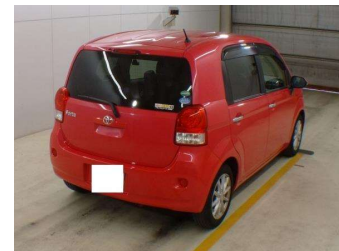

2015 Toyota Porte X

Purchase Price **POA**
Includes GST
Excludes on-road costs of \$595

Finance may be available on this vehicle. Ask one of our friendly staff for more information.

Gain peace of mind with Mechanical Breakdown Insurance. **Ask us how.**

- Top features**
- » ABS Brakes
 - » Air Conditioning
 - » Electric Windows
 - » Fog Lights
 - » Power Steering
 - » Winker Mirror

Body Style
5 door, Hatchback

Odometer
82,894 km

Engine
1500 cc

Fuel Type
Petrol

Transmission
Automatic, 2WD

Wheels
-

VIN
-

Interior
Gray

Safety
-

Reg No.
-

Ext Colour
Red

History
-