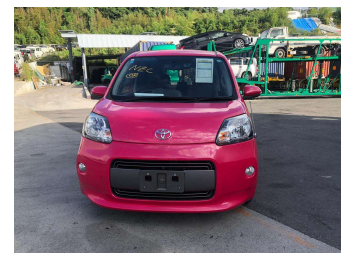

2015 Toyota Porte X

Purchase Price **\$8,600**

Includes GST
Excludes on-road costs of \$595

Finance may be available on this vehicle. Ask one of our friendly staff for more information.

Gain peace of mind with Mechanical Breakdown Insurance. **Ask us how.**

- Top features**
- » ABS Brakes
 - » Air Conditioning
 - » Electric Windows
 - » Fog Lights
 - » Power Steering
 - » Winker Mirror

Body Style
4 door, Hatchback

Odometer
82,894 km

Engine
1500 cc

Fuel Type
Petrol

Transmission
Automatic, 2WD

Wheels
-

VIN
-

Interior
Gray

Safety
-

Reg No.
-

Ext Colour
Red

History
-