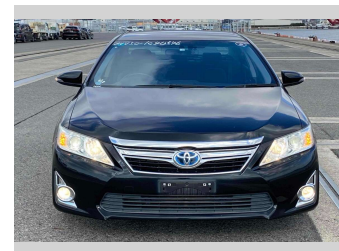

# 2014 Toyota Camry Hybrid - G Package

**Purchase Price** **\$15,780**

Includes GST  
Excludes on-road costs of \$595

Finance may be available on this vehicle. Ask one of our friendly staff for more information.

Body Style  
**4 door, Sedan**

Odometer  
**86,210 km**

Engine  
**2500 cc, Hybrid**

Fuel Type  
**Hybrid**

Transmission  
**Automatic, 2WD**

Wheels  
-

VIN  
-

Interior  
**Gray**