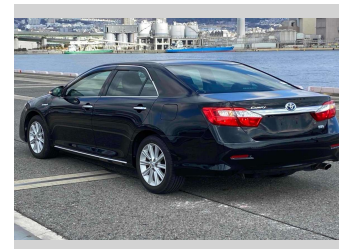

# 2014 Toyota Camry Hybrid - G Package

**Purchase Price** **\$15,780**

Includes GST  
Excludes on-road costs of \$595

Finance may be available on this vehicle. Ask one of our friendly staff for more information.

Body Style  
**4 door, Sedan**

Odometer  
**86,210 km**

Engine  
**2500 cc, Hybrid**

Fuel Type  
**Hybrid**

Transmission  
**Automatic, 2WD**

Wheels  
-

VIN  
-

Interior  
**Gray**