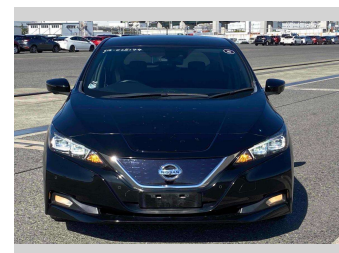

2020 Nissan Leaf G

Purchase Price **POA**

Includes GST
Excludes on-road costs of \$595

Finance may be available on this vehicle. Ask one of our friendly staff for more information.

Gain peace of mind with Mechanical Breakdown Insurance. **Ask us how.**

- Top features**
- » ABS Brakes
 - » Air Conditioning
 - » Electric Windows
 - » Fog Lights
 - » Power Steering
 - » Spoiler

Body Style
5 door, Hatchback

Odometer
85,877 km

Engine
Electric

Fuel Type
Electricity

Transmission
Automatic, 2WD

Wheels
-

VIN
-

Interior
Gray

Safety
-

Reg No.
-

Ext Colour
Black

History
-