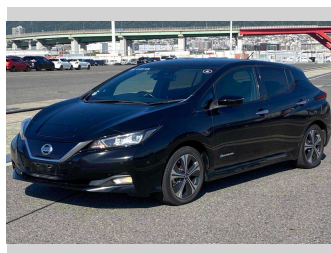

2020 Nissan Leaf G

Purchase Price **POA**

Includes GST
Excludes on-road costs of \$595

Finance may be available on this vehicle. Ask one of our friendly staff for more information.

Gain peace of mind with Mechanical Breakdown Insurance. **Ask us how.**

- Top features**
- » ABS Brakes
 - » Air Conditioning
 - » Electric Windows
 - » Fog Lights
 - » Power Steering
 - » Spoiler

Body Style
5 door, Hatchback

Odometer
85,877 km

Engine
Electric

Fuel Type
Electricity

Transmission
Automatic, 2WD

Wheels
-

VIN
-

Interior
Gray

Safety
-

Reg No.
-

Ext Colour
Black

History
-