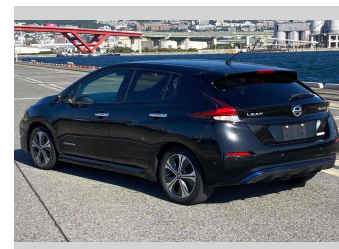

2020 Nissan Leaf G

Purchase Price **POA**

Includes GST
Excludes on-road costs of \$595

Finance may be available on this vehicle. Ask one of our friendly staff for more information.

Gain peace of mind with Mechanical Breakdown Insurance. **Ask us how.**

- Top features**
- » ABS Brakes
 - » Air Conditioning
 - » Electric Windows
 - » Fog Lights
 - » Power Steering
 - » Spoiler

Body Style
5 door, Hatchback

Odometer
85,877 km

Engine
Electric

Fuel Type
Electricity

Transmission
Automatic, 2WD

Wheels
-

VIN
-

Interior
Gray

Safety
-

Reg No.
-

Ext Colour
Black

History
-