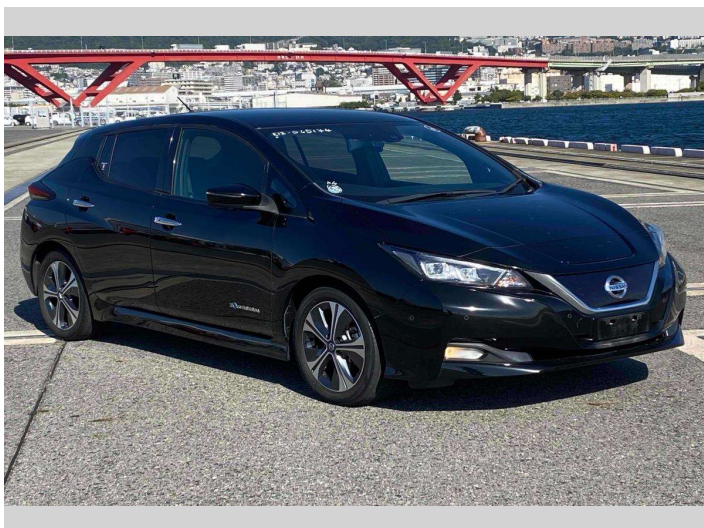

2020 Nissan Leaf G

Purchase Price **POA**

Includes GST
Excludes on-road costs of \$595

Finance may be available on this vehicle. Ask one of our friendly staff for more information.

Gain peace of mind with Mechanical Breakdown Insurance. **Ask us how.**

- Top features**
- » ABS Brakes
 - » Air Conditioning
 - » Electric Windows
 - » Fog Lights
 - » Power Steering
 - » Spoiler

Body Style
5 door, Hatchback

Odometer
85,877 km

Engine
Electric

Fuel Type
Electricity

Transmission
Automatic, 2WD

Wheels
-

VIN
-

Interior
Gray

Safety
-

Reg No.
-

Ext Colour
Black

History
-