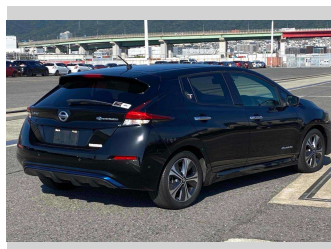

2020 Nissan Leaf G

Purchase Price **POA**

Includes GST
Excludes on-road costs of \$595

Finance may be available on this vehicle. Ask one of our friendly staff for more information.

Gain peace of mind with Mechanical Breakdown Insurance. **Ask us how.**

- Top features**
- » ABS Brakes
 - » Air Conditioning
 - » Electric Windows
 - » Fog Lights
 - » Power Steering
 - » Spoiler

Body Style
5 door, Hatchback

Odometer
85,877 km

Engine
Electric

Fuel Type
Electricity

Transmission
Automatic, 2WD

Wheels
-

VIN
-

Interior
Gray

Safety
-

Reg No.
-

Ext Colour
Black

History
-