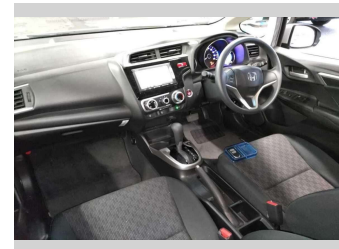

2014 Honda Fit 1.3 GF PACKAGE

Purchase Price **POA**

Includes GST
Excludes on-road costs of \$595

Finance may be available on this vehicle. Ask one of our friendly staff for more information.

Gain peace of mind with Mechanical Breakdown Insurance. **Ask us how.**

- Top features**
- » ABS Brakes
 - » Air Conditioning
 - » Electric Windows
 - » Power Steering
 - » Spoiler
 - » Winker Mirror

Body Style
5 door, Hatchback

Odometer
59,367 km

Engine
1300 cc

Fuel Type
Petrol

Transmission
Automatic, 2WD

Wheels
-

VIN
-

Interior
Gray

Safety
-

Reg No.
-

Ext Colour
Silver

History
-