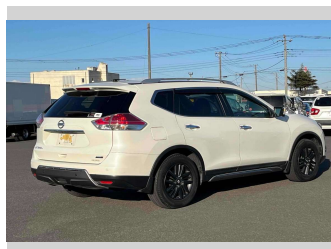

2015 Nissan X-Trail 20X Black Extremes

Purchase Price

\$17,080

Includes GST
Excludes on-road costs of \$595

Finance may be available on this vehicle. Ask one of our friendly staff for more information.

Gain peace of mind with Mechanical Breakdown Insurance. **Ask us how.**

Body Style
5 door, SUV / 4x4

Odometer
98,165 km

Engine
2000 cc

Fuel Type
Petrol

Transmission
Automatic, 4WD

Wheels
-

VIN
-

Interior
Gray