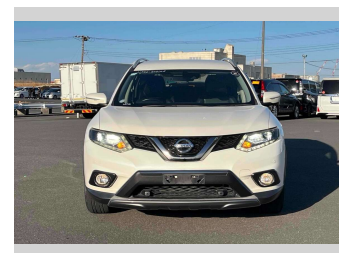

2015 Nissan X-Trail 20X Black Extremes

Purchase Price

\$17,080

Includes GST
Excludes on-road costs of \$595

Finance may be available on this vehicle. Ask one of our friendly staff for more information.

Gain peace of mind with Mechanical Breakdown Insurance. **Ask us how.**

Body Style
5 door, SUV / 4x4

Odometer
98,165 km

Engine
2000 cc

Fuel Type
Petrol

Transmission
Automatic, 4WD

Wheels
-

VIN
-

Interior
Gray