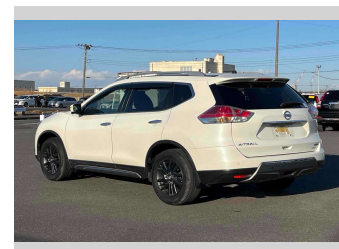

2015 Nissan X-Trail 20X Black Extremes

Purchase Price

\$17,080

Includes GST
Excludes on-road costs of \$595

Finance may be available on this vehicle. Ask one of our friendly staff for more information.

Gain peace of mind with Mechanical Breakdown Insurance. **Ask us how.**

Body Style
5 door, SUV / 4x4

Odometer
98,165 km

Engine
2000 cc

Fuel Type
Petrol

Transmission
Automatic, 4WD

Wheels
-

VIN
-

Interior
Gray