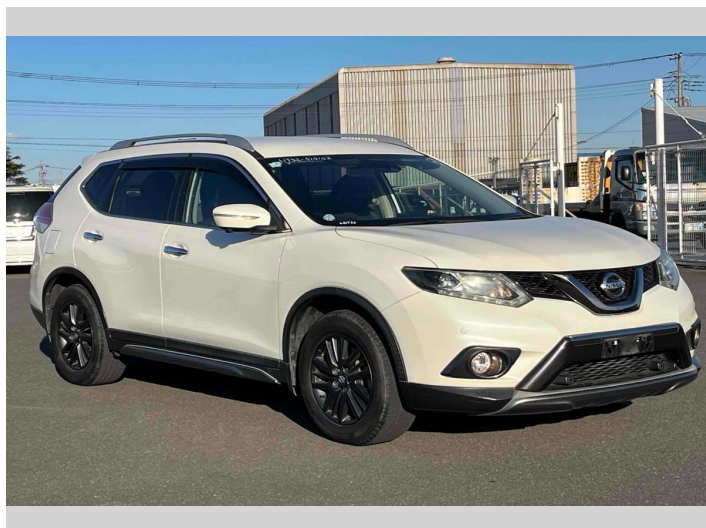

2015 Nissan X-Trail 20X Black Extremes

Purchase Price

\$17,080

Includes GST
Excludes on-road costs of \$595

Finance may be available on this vehicle. Ask one of our friendly staff for more information.

Gain peace of mind with Mechanical Breakdown Insurance. **Ask us how.**

Body Style
5 door, SUV / 4x4

Odometer
98,165 km

Engine
2000 cc

Fuel Type
Petrol

Transmission
Automatic, 4WD

Wheels
-

VIN
-

Interior
Gray