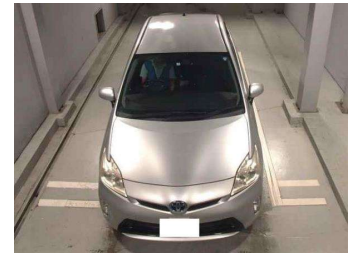

2013 Toyota Prius L

Purchase Price **POA**

Includes GST
Excludes on-road costs of \$595

Finance may be available on this vehicle. Ask one of our friendly staff for more information.

Gain peace of mind with Mechanical Breakdown Insurance. **Ask us how.**

- Top features**
- » ABS Brakes
 - » Air Conditioning
 - » Electric Windows
 - » Fog Lights
 - » Power Steering
 - » Winker Mirror

Body Style
5 door, Hatchback

Odometer
91,548 km

Engine
1800 cc, Hybrid

Fuel Type
Hybrid

Transmission
Automatic, 2WD

Wheels
-

VIN
-

Interior
Gray

Safety
-

Reg No.
-

Ext Colour
Silver

History
-