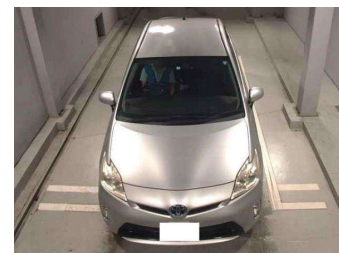

2013 Toyota Prius L

Purchase Price **$10,900**

Includes GST
Excludes on-road costs of $595

Finance may be available on this vehicle. Ask one of our friendly staff for more information.

Gain peace of mind with Mechanical Breakdown Insurance. **Ask us how.**

1. **Top features**
2. » ABS Brakes
   - » Air Conditioning
   - » Electric Windows
   - » Fog Lights
   - » Power Steering
   - » Winker Mirror

Body Style
5 door, Hatchback

Odometer
91,548 km

Engine
1800 cc, Hybrid

Fuel Type
Hybrid

Transmission
Automatic, 2WD

Wheels
-

VIN
-

Interior
Gray

Safety
-

Reg No.
-

Ext Colour
Silver

History
-

Seats
5 seats

CO2 Emissions
-

Energy Economy
-

Stock ID: 1145573

Jan Japan - East Tamaki | Phone 09 972 1204 | Email sales@janjapan.co.nz
10 Progressive Way, East Tāmaki, Auckland 2016, New Zealand
www.janjapan.co.nz