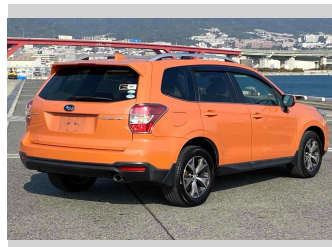

2015 Subaru Forester X-Break

Purchase Price **POA**

Includes GST
Excludes on-road costs of \$595

Finance may be available on this vehicle. Ask one of our friendly staff for more information.

Gain peace of mind with Mechanical Breakdown Insurance. **Ask us how.**

- Top features**
- » ABS Brakes
 - » Air Conditioning
 - » Electric Windows
 - » Fog Lights
 - » Power Steering
 - » Spoiler
 - » Winker Mirror

Body Style
5 door, SUV / 4x4

Odometer
79,526 km

Engine
2000 cc

Fuel Type
Petrol

Transmission
Automatic, 4WD

Wheels
-

VIN
-

Interior
Gray

Safety
-

Reg No.
-

Ext Colour
Orange