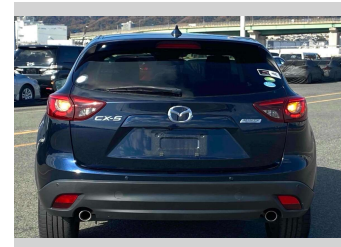

2015 Mazda CX-5 25S L-PACKAGE

Purchase Price **$18,500**

Includes GST
Excludes on-road costs of $595

Finance may be available on this vehicle. Ask one of our friendly staff for more information.

Gain peace of mind with Mechanical Breakdown Insurance. **Ask us how.**

1. **Top features**
2. » ABS Brakes
   - » Air Conditioning
   - » Electric Windows
   - » Fog Lights
   - » Power Steering
   - » Spoiler
   - » Winker Mirror

Body Style
5 door, SUV / 4x4

Odometer
70,527 km

Engine
2500 cc

Fuel Type
Petrol

Transmission
Automatic, 2WD

Wheels
-

VIN
-

Interior
Gray

Safety
-

Reg No.
-

Ext Colour
Dark Blue

History
-

Seats
5 seats

CO2 Emissions
-

Energy Economy
-

Stock ID: 14640

Jan Japan - East Tamaki | Phone 09 972 1204 | Email sales@janjapan.co.nz
10 Progressive Way, East Tāmaki, Auckland 2016, New Zealand
www.janjapan.co.nz

★★★★☆
4.27 | 323 reviews