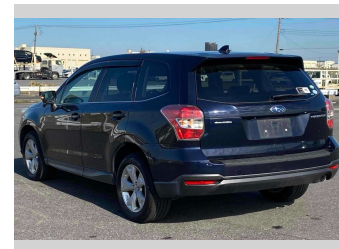

2014 Subaru Forester 2.0I-L EYESIGHT

Purchase Price **POA**

Includes GST
Excludes on-road costs of \$595

Finance may be available on this vehicle. Ask one of our friendly staff for more information.

Gain peace of mind with Mechanical Breakdown Insurance. **Ask us how.**

- Top features**
- » ABS Brakes
 - » Air Conditioning
 - » Electric Windows
 - » Fog Lights
 - » Power Steering
 - » Spoiler
 - » Winker Mirror

Body Style
5 door, SUV / 4x4

Odometer
91,521 km

Engine
2000 cc

Fuel Type
Petrol

Transmission
Automatic, 4WD

Wheels
-

VIN
-

Interior
Gray

Safety
-

Reg No.
-

Ext Colour
Black