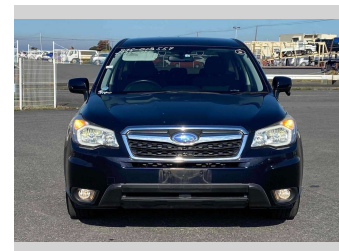

2014 Subaru Forester 2.0I-L EYESIGHT

Purchase Price **POA**

Includes GST
Excludes on-road costs of \$595

Finance may be available on this vehicle. Ask one of our friendly staff for more information.

Gain peace of mind with Mechanical Breakdown Insurance. **Ask us how.**

- Top features**
- » ABS Brakes
 - » Air Conditioning
 - » Electric Windows
 - » Fog Lights
 - » Power Steering
 - » Spoiler
 - » Winker Mirror

Body Style
5 door, SUV / 4x4

Odometer
91,521 km

Engine
2000 cc

Fuel Type
Petrol

Transmission
Automatic, 4WD

Wheels
-

VIN
-

Interior
Gray

Safety
-

Reg No.
-

Ext Colour
Black