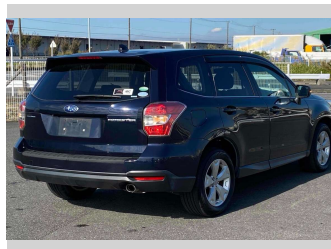

2014 Subaru Forester 2.0I-L EYESIGHT

Purchase Price **POA**

Includes GST
Excludes on-road costs of \$595

Finance may be available on this vehicle. Ask one of our friendly staff for more information.

Gain peace of mind with Mechanical Breakdown Insurance. **Ask us how.**

- Top features**
- » ABS Brakes
 - » Air Conditioning
 - » Electric Windows
 - » Fog Lights
 - » Power Steering
 - » Spoiler
 - » Winker Mirror

Body Style
5 door, SUV / 4x4

Odometer
91,521 km

Engine
2000 cc

Fuel Type
Petrol

Transmission
Automatic, 4WD

Wheels
-

VIN
-

Interior
Gray

Safety
-

Reg No.
-

Ext Colour
Black