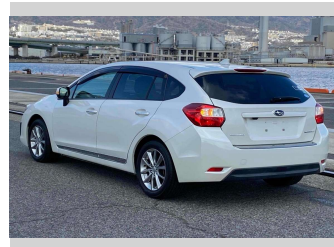

2013 Subaru Impreza Sport 2.0i EyeSight

Purchase Price **\$9,780**
Includes GST
 Excludes on-road costs of \$595

Finance may be available on this vehicle. Ask one of our friendly staff for more information.

Body Style
5 door, Hatchback

Odometer
96,540 km

Engine
2000 cc

Fuel Type
Petrol

Transmission
Automatic, 4WD

Wheels
 -

VIN
 -

Interior
Gray