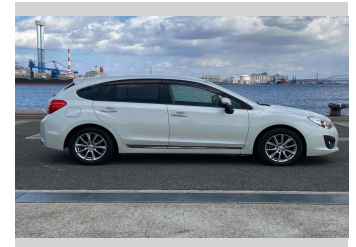

2013 Subaru Impreza Sport 2.0i EyeSight

Purchase Price **\$9,780**
Includes GST
 Excludes on-road costs of \$595

Finance may be available on this vehicle. Ask one of our friendly staff for more information.

Body Style
5 door, Hatchback

Odometer
96,540 km

Engine
2000 cc

Fuel Type
Petrol

Transmission
Automatic, 4WD

Wheels
 -

VIN
 -

Interior
Gray