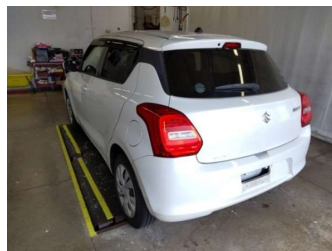

2019 Suzuki Swift

Purchase Price **POA**

Includes GST
Excludes on-road costs of \$595

Finance may be available on this vehicle. Ask one of our friendly staff for more information.

Gain peace of mind with Mechanical Breakdown Insurance. **Ask us how.**

- Top features**
- » ABS Brakes
 - » Air Conditioning
 - » Electric Windows
 - » Power Steering
 - » Spoiler

Body Style
5 door, Hatchback

Odometer
74,910 km

Engine
1200 cc

Fuel Type
Petrol

Transmission
Automatic, 2WD

Wheels
-

VIN
-

Interior
Gray

Safety
-

Reg No.
-

Ext Colour
Pearl White

History
-

Seats
5 seats