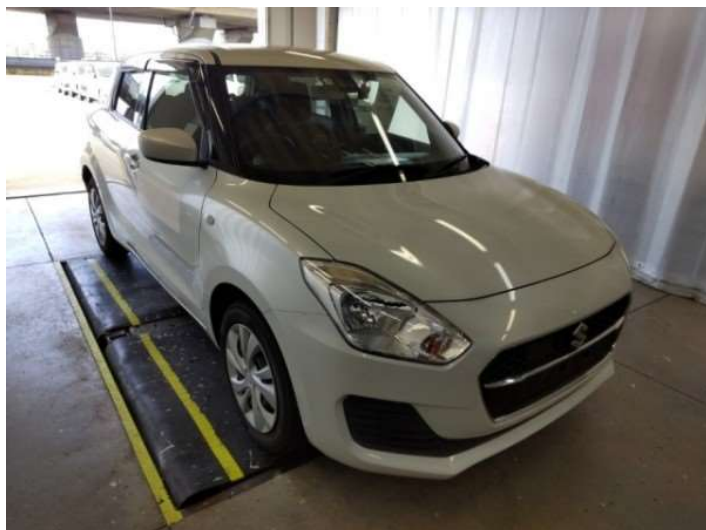

2019 Suzuki Swift

Purchase Price **POA**

Includes GST
Excludes on-road costs of \$595

Finance may be available on this vehicle. Ask one of our friendly staff for more information.

Gain peace of mind with Mechanical Breakdown Insurance. **Ask us how.**

- Top features**
- » ABS Brakes
 - » Air Conditioning
 - » Electric Windows
 - » Power Steering
 - » Spoiler

Body Style
5 door, Hatchback

Odometer
74,910 km

Engine
1200 cc

Fuel Type
Petrol

Transmission
Automatic, 2WD

Wheels
-

VIN
-

Interior
Gray

Safety
-

Reg No.
-

Ext Colour
Pearl White

History
-

Seats
5 seats