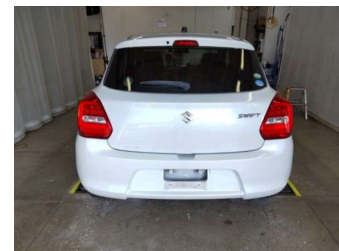

2019 Suzuki Swift

Purchase Price **POA**

Includes GST
Excludes on-road costs of \$595

Finance may be available on this vehicle. Ask one of our friendly staff for more information.

Gain peace of mind with Mechanical Breakdown Insurance. **Ask us how.**

- Top features**
- » ABS Brakes
 - » Air Conditioning
 - » Electric Windows
 - » Power Steering
 - » Spoiler

Body Style
5 door, Hatchback

Odometer
74,910 km

Engine
1200 cc

Fuel Type
Petrol

Transmission
Automatic, 2WD

Wheels
-

VIN
-

Interior
Gray

Safety
-

Reg No.
-

Ext Colour
Pearl White

History
-

Seats
5 seats