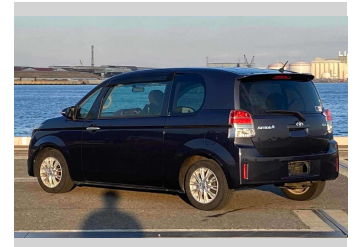

# 2014 Toyota Spade F

**Purchase Price** **\$7,900**

Includes GST  
Excludes on-road costs of \$595

Finance may be available on this vehicle. Ask one of our friendly staff for more information.

Gain peace of mind with Mechanical Breakdown Insurance. **Ask us how.**

- Top features**
- » ABS Brakes
  - » Air Conditioning
  - » Electric Windows
  - » Fog Lights
  - » Power Steering
  - » Spoiler
  - » Winker Mirror

Body Style  
**4 door, Hatchback**

Odometer  
**86,725 km**