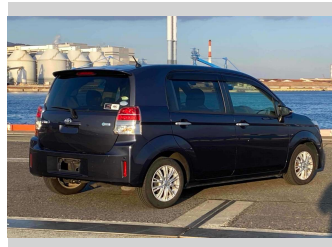

# 2014 Toyota Spade F

**Purchase Price** **\$7,900**

Includes GST  
Excludes on-road costs of \$595

Finance may be available on this vehicle. Ask one of our friendly staff for more information.

Gain peace of mind with Mechanical Breakdown Insurance. **Ask us how.**

- Top features**
- » ABS Brakes
  - » Air Conditioning
  - » Electric Windows
  - » Fog Lights
  - » Power Steering
  - » Spoiler
  - » Winker Mirror

Body Style  
**4 door, Hatchback**

Odometer  
**86,725 km**