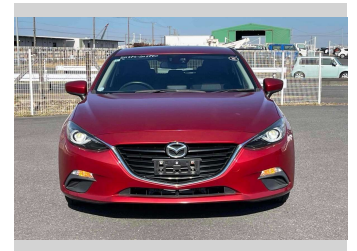

2015 Mazda Axela Sport 15C

Purchase Price

\$13,900

Includes GST
Excludes on-road costs of \$595

Finance may be available on this vehicle. Ask one of our friendly staff for more information.

Gain peace of mind with Mechanical Breakdown Insurance. **Ask us how.**

Body Style

5 door, Hatchback

Odometer

55,643 km

Engine

1500 cc

Fuel Type

Petrol

Transmission

Automatic, 2WD

Wheels

-

VIN

-

Interior

Gray