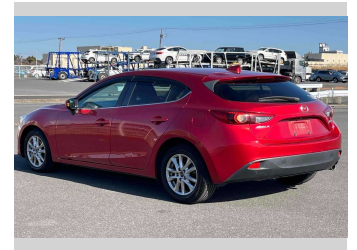

2015 Mazda Axela Sport 15C

Purchase Price

\$13,900

Includes GST
Excludes on-road costs of \$595

Finance may be available on this vehicle. Ask one of our friendly staff for more information.

Gain peace of mind with Mechanical Breakdown Insurance. **Ask us how.**

Body Style

5 door, Hatchback

Odometer

55,643 km

Engine

1500 cc

Fuel Type

Petrol

Transmission

Automatic, 2WD

Wheels

-

VIN

-

Interior

Gray