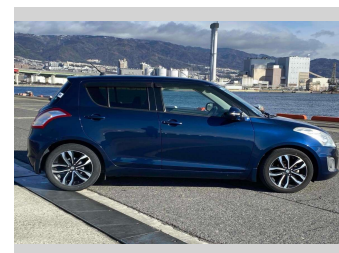

2014 Suzuki Swift Style - DJE

Purchase Price **\$8,880**
Includes GST
 Excludes on-road costs of \$595

Finance may be available on this vehicle. Ask one of our friendly staff for more information.

Gain peace of mind with Mechanical Breakdown Insurance. **Ask us how.**

Odometer
73,451 km

Engine
1200 cc

Fuel Type
Petrol

Transmission
Automatic, 2WD

Wheels
 -

VIN
 -

Interior
Gray

Safety
 -