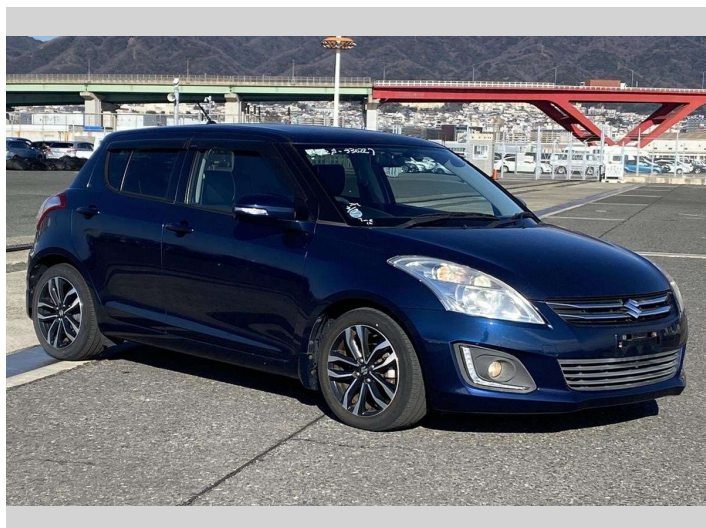

2014 Suzuki Swift Style - DJE

Purchase Price **\$8,880**
Includes GST
 Excludes on-road costs of \$595

Finance may be available on this vehicle. Ask one of our friendly staff for more information.

Gain peace of mind with Mechanical Breakdown Insurance. **Ask us how.**

- Top features**
- » ABS Brakes
 - » Air Conditioning
 - » Car Stereo
 - » Electric Windows
 - » Fog Lights
 - » Power Steering
 - » Push Start
 - » Wheel Covers
 - » Winker Mirror

Body Style
5 door, Hatchback

Odometer
73,451 km

Engine
1200 cc

Fuel Type
Petrol

Transmission
Automatic, 2WD

Wheels
 -

VIN
 -

Interior
Gray

Safety
 -