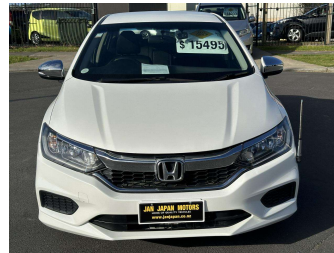

2018 Honda Grace Hybrid LX

Purchase Price

\$13,200

Includes GST
Excludes on-road costs of \$595

Finance may be available on this vehicle. Ask one of our friendly staff for more information.

Gain peace of mind with Mechanical Breakdown Insurance. **Ask us how.**

- Top features**
- » ABS Brakes
 - » Air Conditioning
 - » Electric Windows
 - » Power Steering
 - » Spoiler
 - » Winker Mirror

Body Style
4 door, Sedan

Odometer
77,361 km

Engine
1500 cc

Fuel Type
Petrol

Transmission
Automatic, 2WD

Wheels
-

VIN
7AT08GEDX24100185

Interior
Gray

Safety

Based on 2023 VSRR rating

Reg No.

-

Ext Colour
White