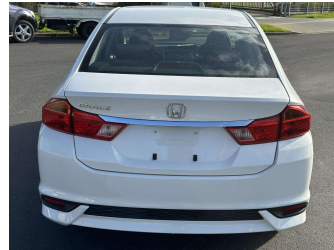

2018 Honda Grace Hybrid LX

Purchase Price

\$13,200

Includes GST
Excludes on-road costs of \$595

Finance may be available on this vehicle. Ask one of our friendly staff for more information.

Gain peace of mind with Mechanical Breakdown Insurance. **Ask us how.**

- Top features**
- » ABS Brakes
 - » Air Conditioning
 - » Electric Windows
 - » Power Steering
 - » Spoiler
 - » Winker Mirror

Body Style
4 door, Sedan

Odometer
77,361 km

Engine
1500 cc

Fuel Type
Petrol

Transmission
Automatic, 2WD