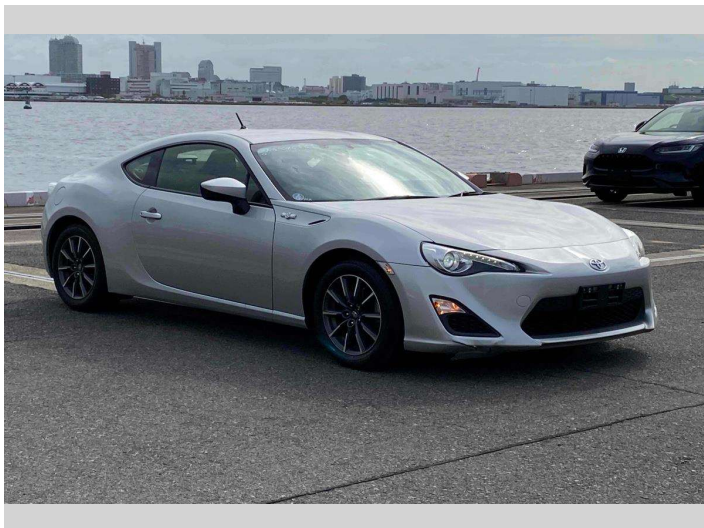

2012 Toyota 86 G

Purchase Price **POA**

Includes GST
Excludes on-road costs of \$595

Finance may be available on this vehicle. Ask one of our friendly staff for more information.

Gain peace of mind with Mechanical Breakdown Insurance. **Ask us how.**

- Top features**
- » ABS Brakes
 - » Air Conditioning
 - » Electric Windows
 - » Fog Lights
 - » Power Steering

Body Style
2 door, Coupe

Odometer
72,129 km

Engine
2000 cc

Fuel Type
Petrol

Transmission
Automatic, 2WD

Wheels
-

VIN
-

Interior
Gray

Safety
-

Reg No.
-

Ext Colour
Silver

History
-

Seats
4 seats