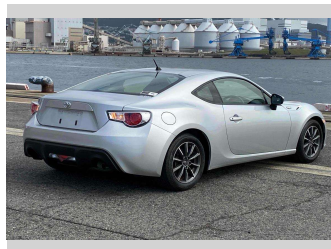

2012 Toyota 86 G

Purchase Price **POA**

Includes GST
Excludes on-road costs of \$595

Finance may be available on this vehicle. Ask one of our friendly staff for more information.

Gain peace of mind with Mechanical Breakdown Insurance. **Ask us how.**

- Top features**
- » ABS Brakes
 - » Air Conditioning
 - » Electric Windows
 - » Fog Lights
 - » Power Steering

Body Style
2 door, Coupe

Odometer
72,129 km

Engine
2000 cc

Fuel Type
Petrol

Transmission
Automatic, 2WD

Wheels
-

VIN
-

Interior
Gray

Safety
-

Reg No.
-

Ext Colour
Silver

History
-

Seats
4 seats