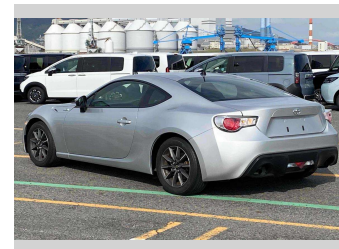

2012 Toyota 86 G

Purchase Price **POA**

Includes GST
Excludes on-road costs of \$595

Finance may be available on this vehicle. Ask one of our friendly staff for more information.

Gain peace of mind with Mechanical Breakdown Insurance. **Ask us how.**

- Top features**
- » ABS Brakes
 - » Air Conditioning
 - » Electric Windows
 - » Fog Lights
 - » Power Steering

Body Style
2 door, Coupe

Odometer
72,129 km

Engine
2000 cc

Fuel Type
Petrol

Transmission
Automatic, 2WD

Wheels
-

VIN
-

Interior
Gray

Safety
-

Reg No.
-

Ext Colour
Silver

History
-

Seats
4 seats