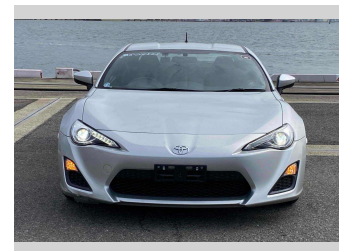

2012 Toyota 86 G

Purchase Price **POA**

Includes GST
Excludes on-road costs of \$595

Finance may be available on this vehicle. Ask one of our friendly staff for more information.

Gain peace of mind with Mechanical Breakdown Insurance. **Ask us how.**

- Top features**
- » ABS Brakes
 - » Air Conditioning
 - » Electric Windows
 - » Fog Lights
 - » Power Steering

Body Style
2 door, Coupe

Odometer
72,129 km

Engine
2000 cc

Fuel Type
Petrol

Transmission
Automatic, 2WD

Wheels
-

VIN
-

Interior
Gray

Safety
-

Reg No.
-

Ext Colour
Silver

History
-

Seats
4 seats